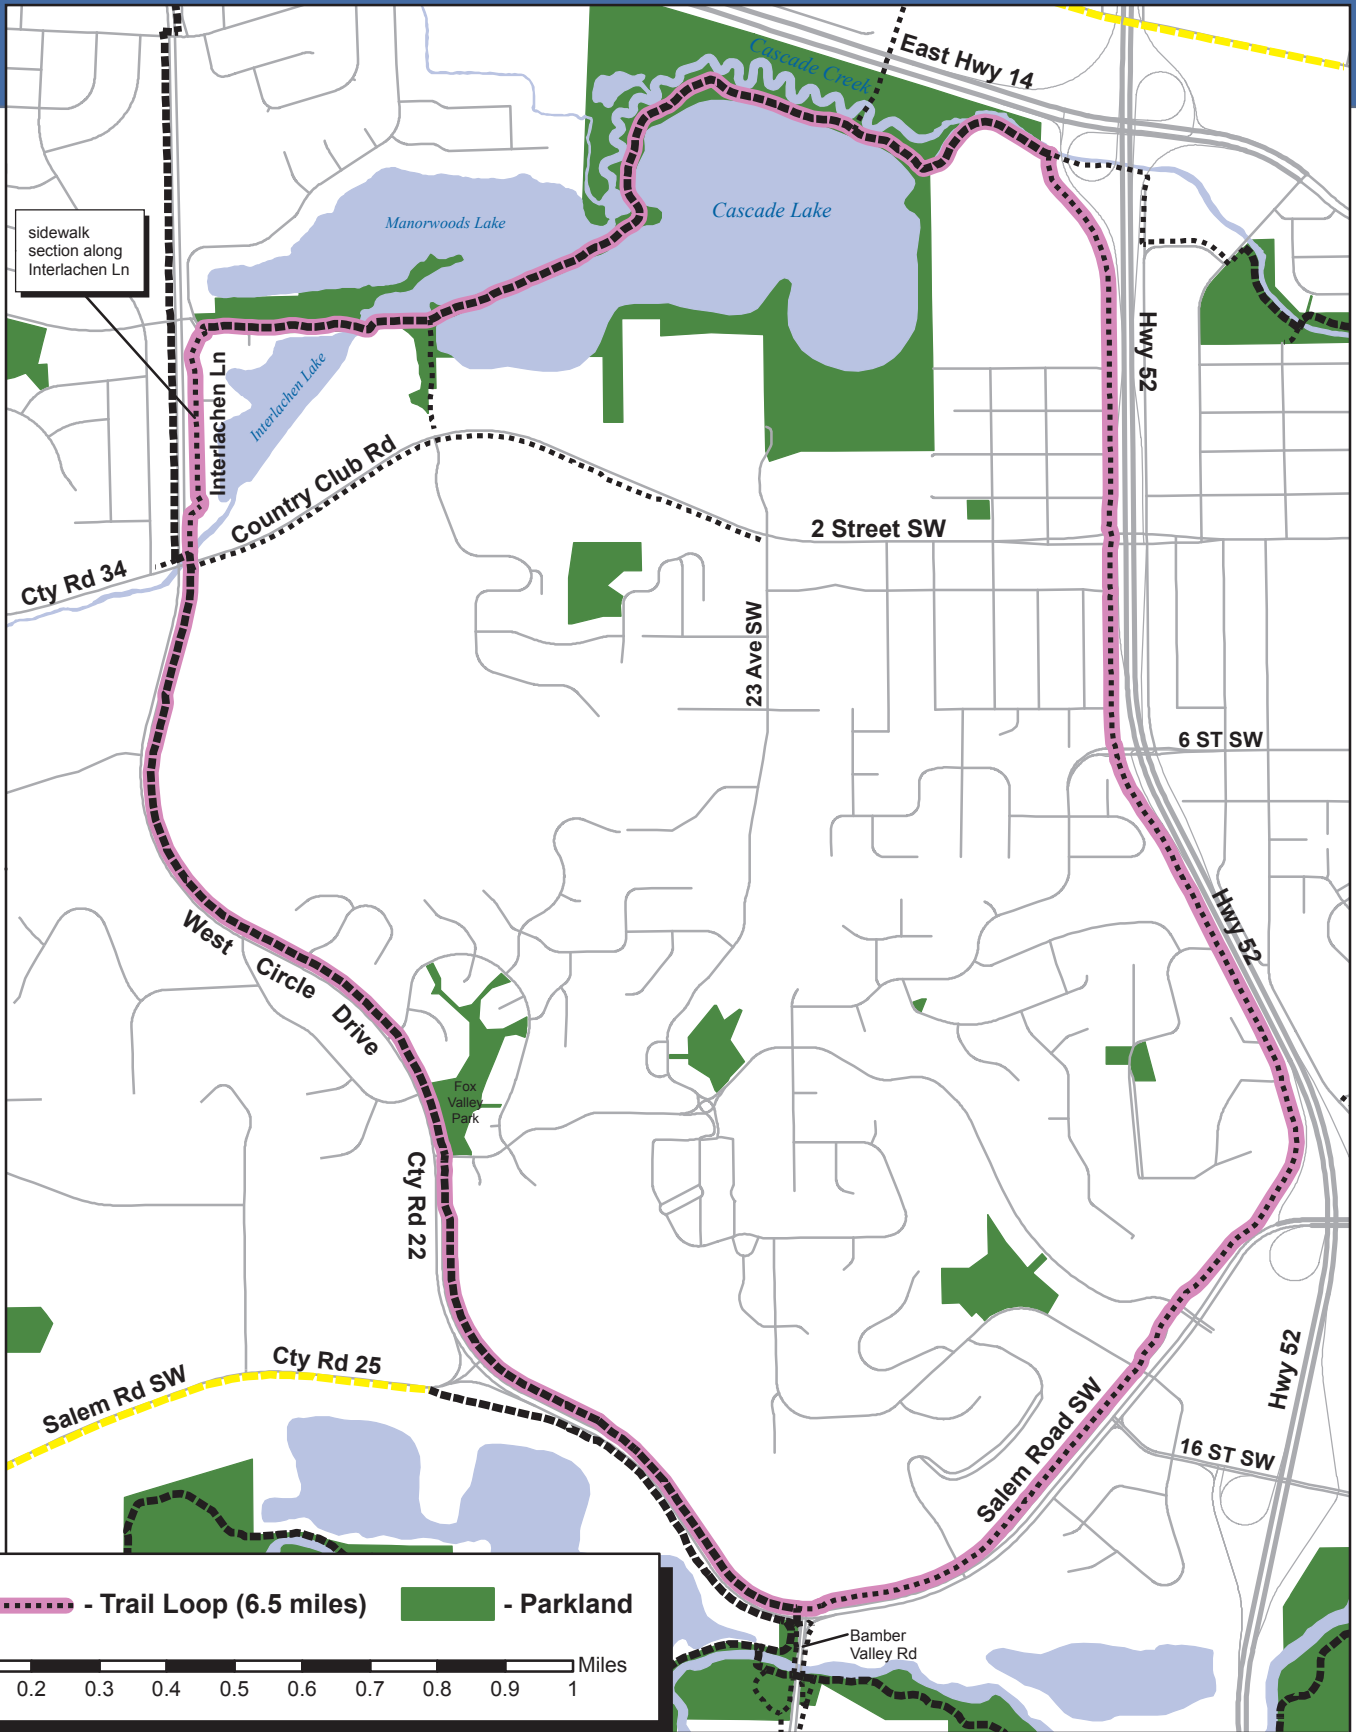

L5

 - Trail Loop (2.5 miles)  - Parkland

0 0.1 0.2 0.3 0.4 Miles

White Oaks/ Douglas Trail

Rochester Park & Trail System

L6

 - Trail Loop (2.5 miles)  - Parkland

0 0.1 0.2 0.3 0.4 Miles

Cascade Lake / Hwy 52 / West Circle Drive

Rochester Park & Trail System

L7

Mayowood

Rochester Park & Trail System

L8

 - Trail Loop (3.6 miles)

 - Parkland