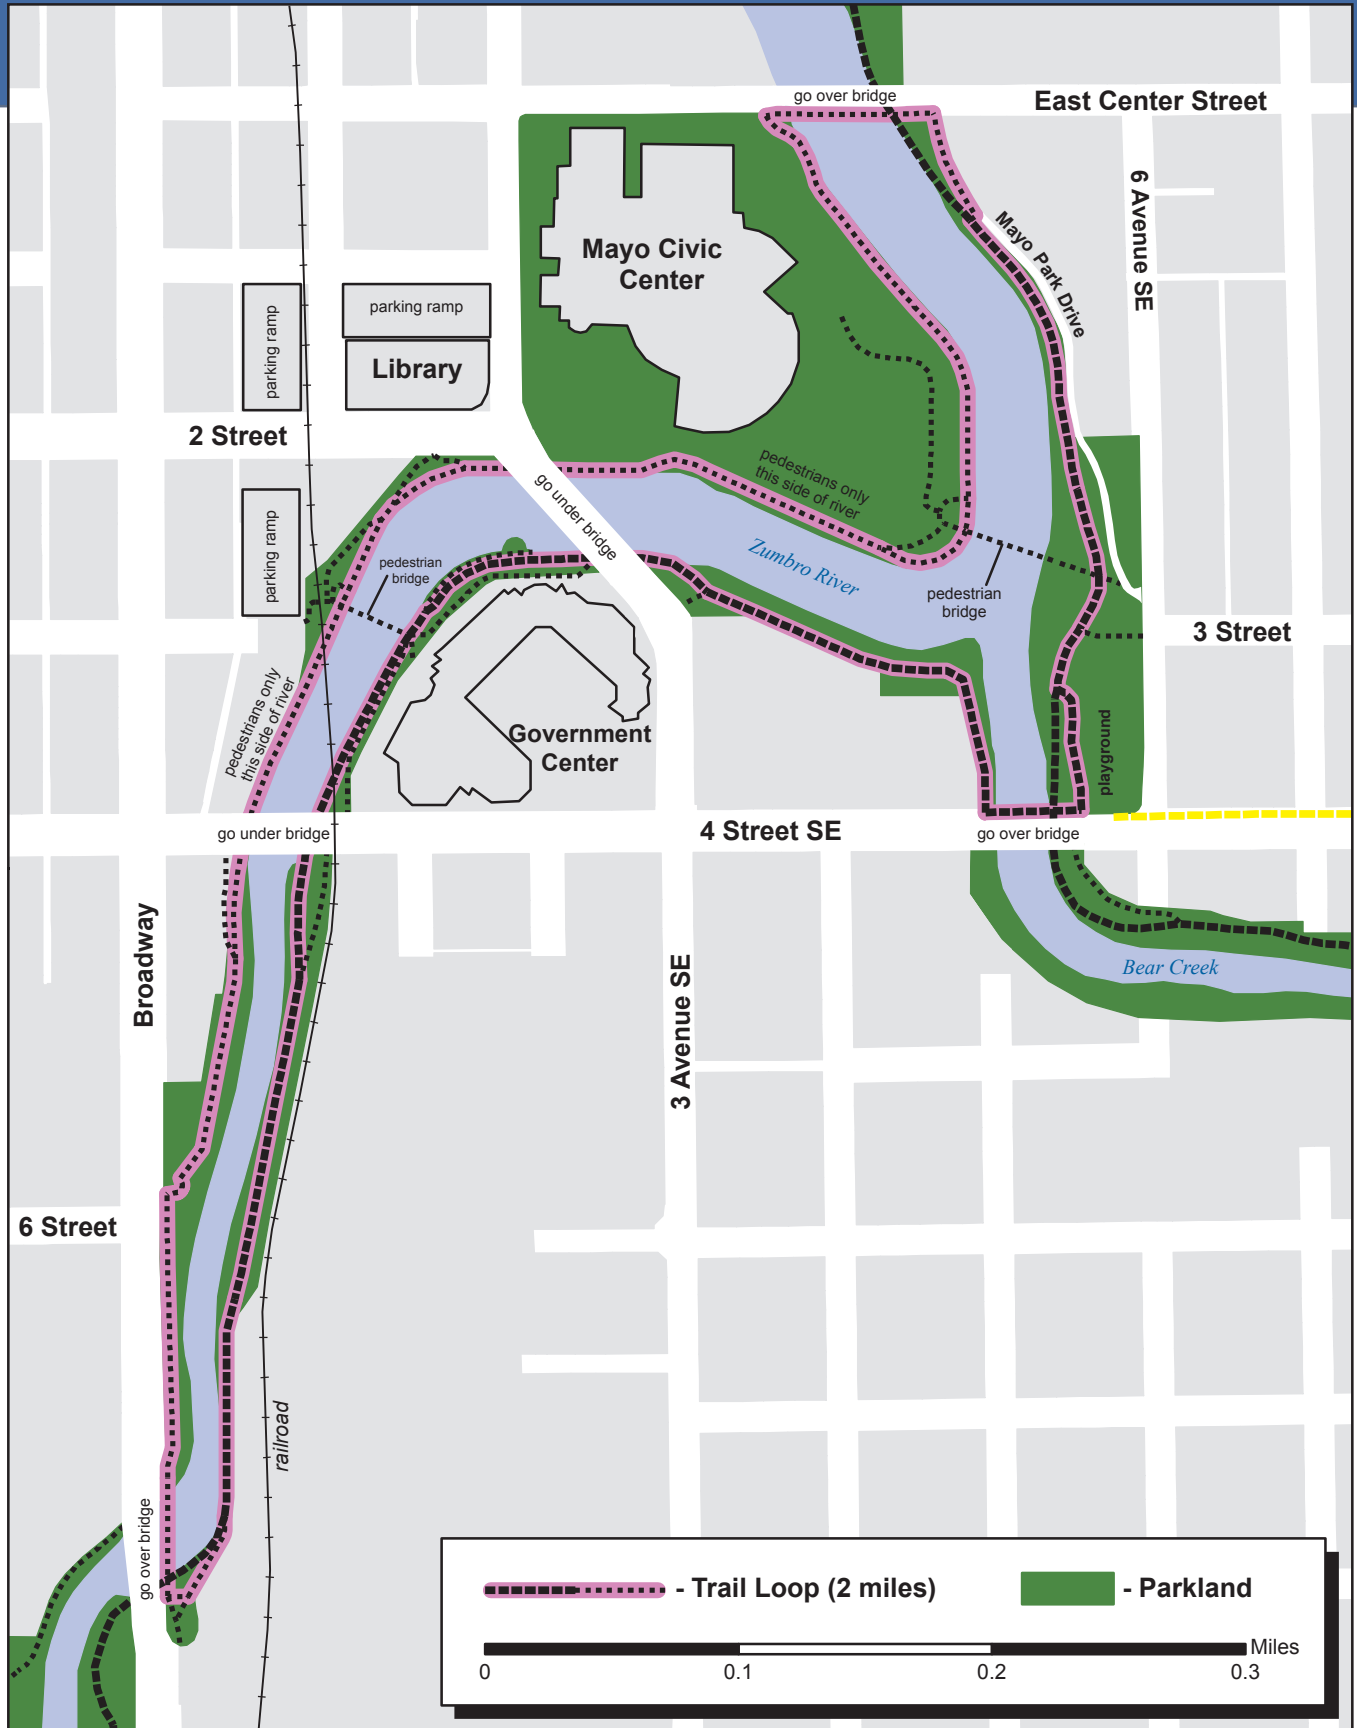

- future parks

School Listing

Map Index	Label	Name
E10	A	Bamber Valley
H9	B	Ben Franklin
G8	C	Edison Building
F6	D	Elton Hills
F8	E	Folwell
F5	F	Gage
E7	G	Harriet Bishop
G10	H	Golden Hill
G6	I	Herbert Hoover
H8	J	Riverside Central
H8	K	Lincoln At Mann
H7	L	Jefferson
J9	N	Longfellow
G5	O	RCLS
G7	P	Northrop Community Service
J10	Q	Pinewood
F6	R	Sunset Terrace
G7	S	Washington
H6	T	Winston Churchill
C3	U	George Gibbs
H6	MA	Frank B. Kellogg
F5	MB	John Adams
H10	MC	Willow Creek
G9	MD	Friedell
F7	HA	John Marshall
G7	HB	Lourdes
H9	HC	Mayo
J6	HD	Century
J8	UCR	University Center Rochester
G7	UM	University of Minnesota

Downtown

Rochester Park & Trail System

L1

Silver Lake

Rochester Park & Trail System

L2

Legend:
- Trail Loop (1.8 miles)
- Parkland

Scale: 0 0.1 0.2 0.3 Miles