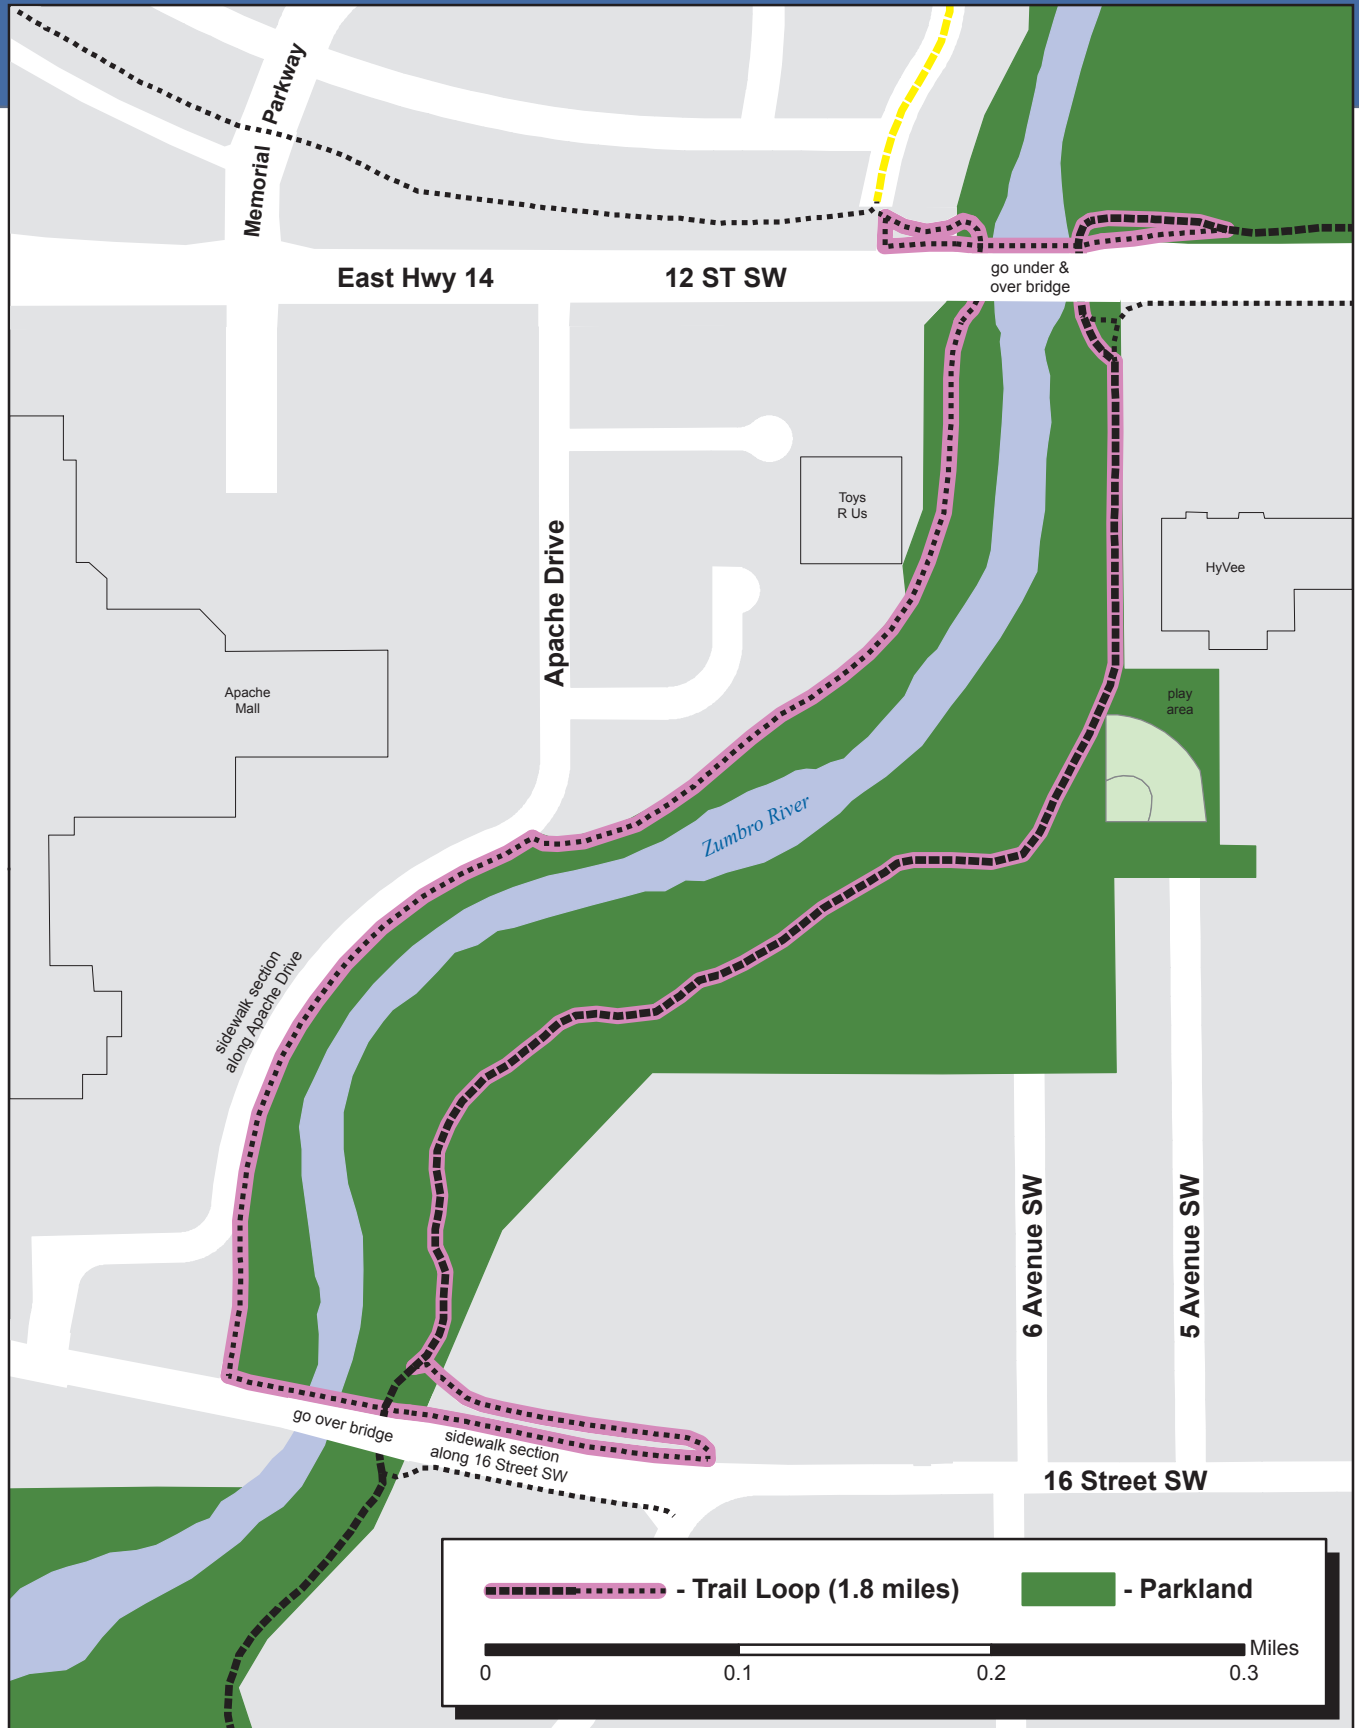

Cascade Lake / Hwy 52 / West Circle Drive

Rochester Park & Trail System

L7

Mayowood

Rochester Park & Trail System

L8

 - Trail Loop (3.6 miles)

 - Parkland

Withers Sports Complex

Rochester Park & Trail System

L9

Zumbro South

Rochester Park & Trail System

L10

Soldiers Memorial Field

Rochester Park & Trail System

L11

Bear Creek

Rochester Park & Trail System

L12

- Trail Loop (3.1 miles)

- Parkland **P** - Parking

Miles
0 0.1 0.2 0.3