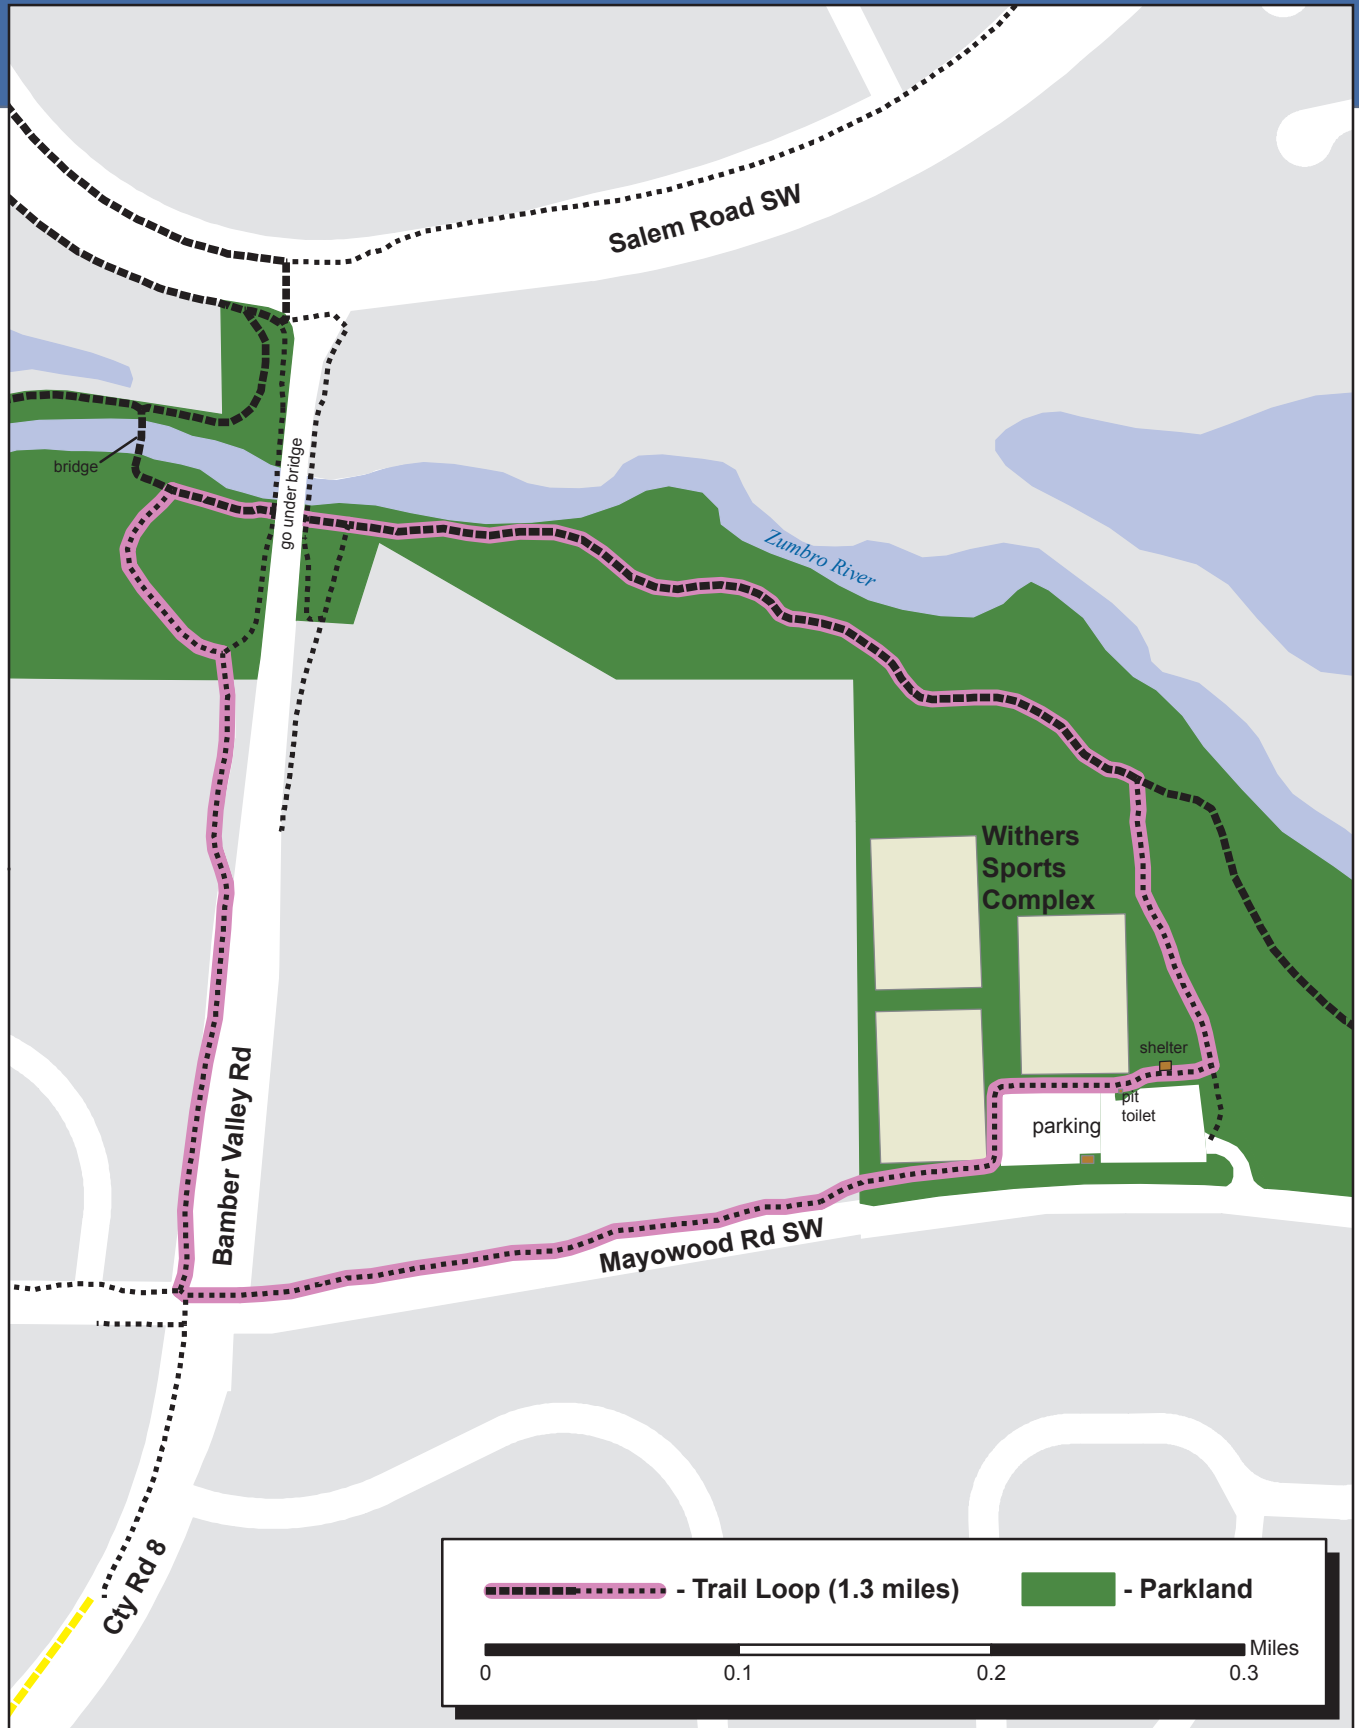

Withers Sports Complex

Rochester Park & Trail System

L9