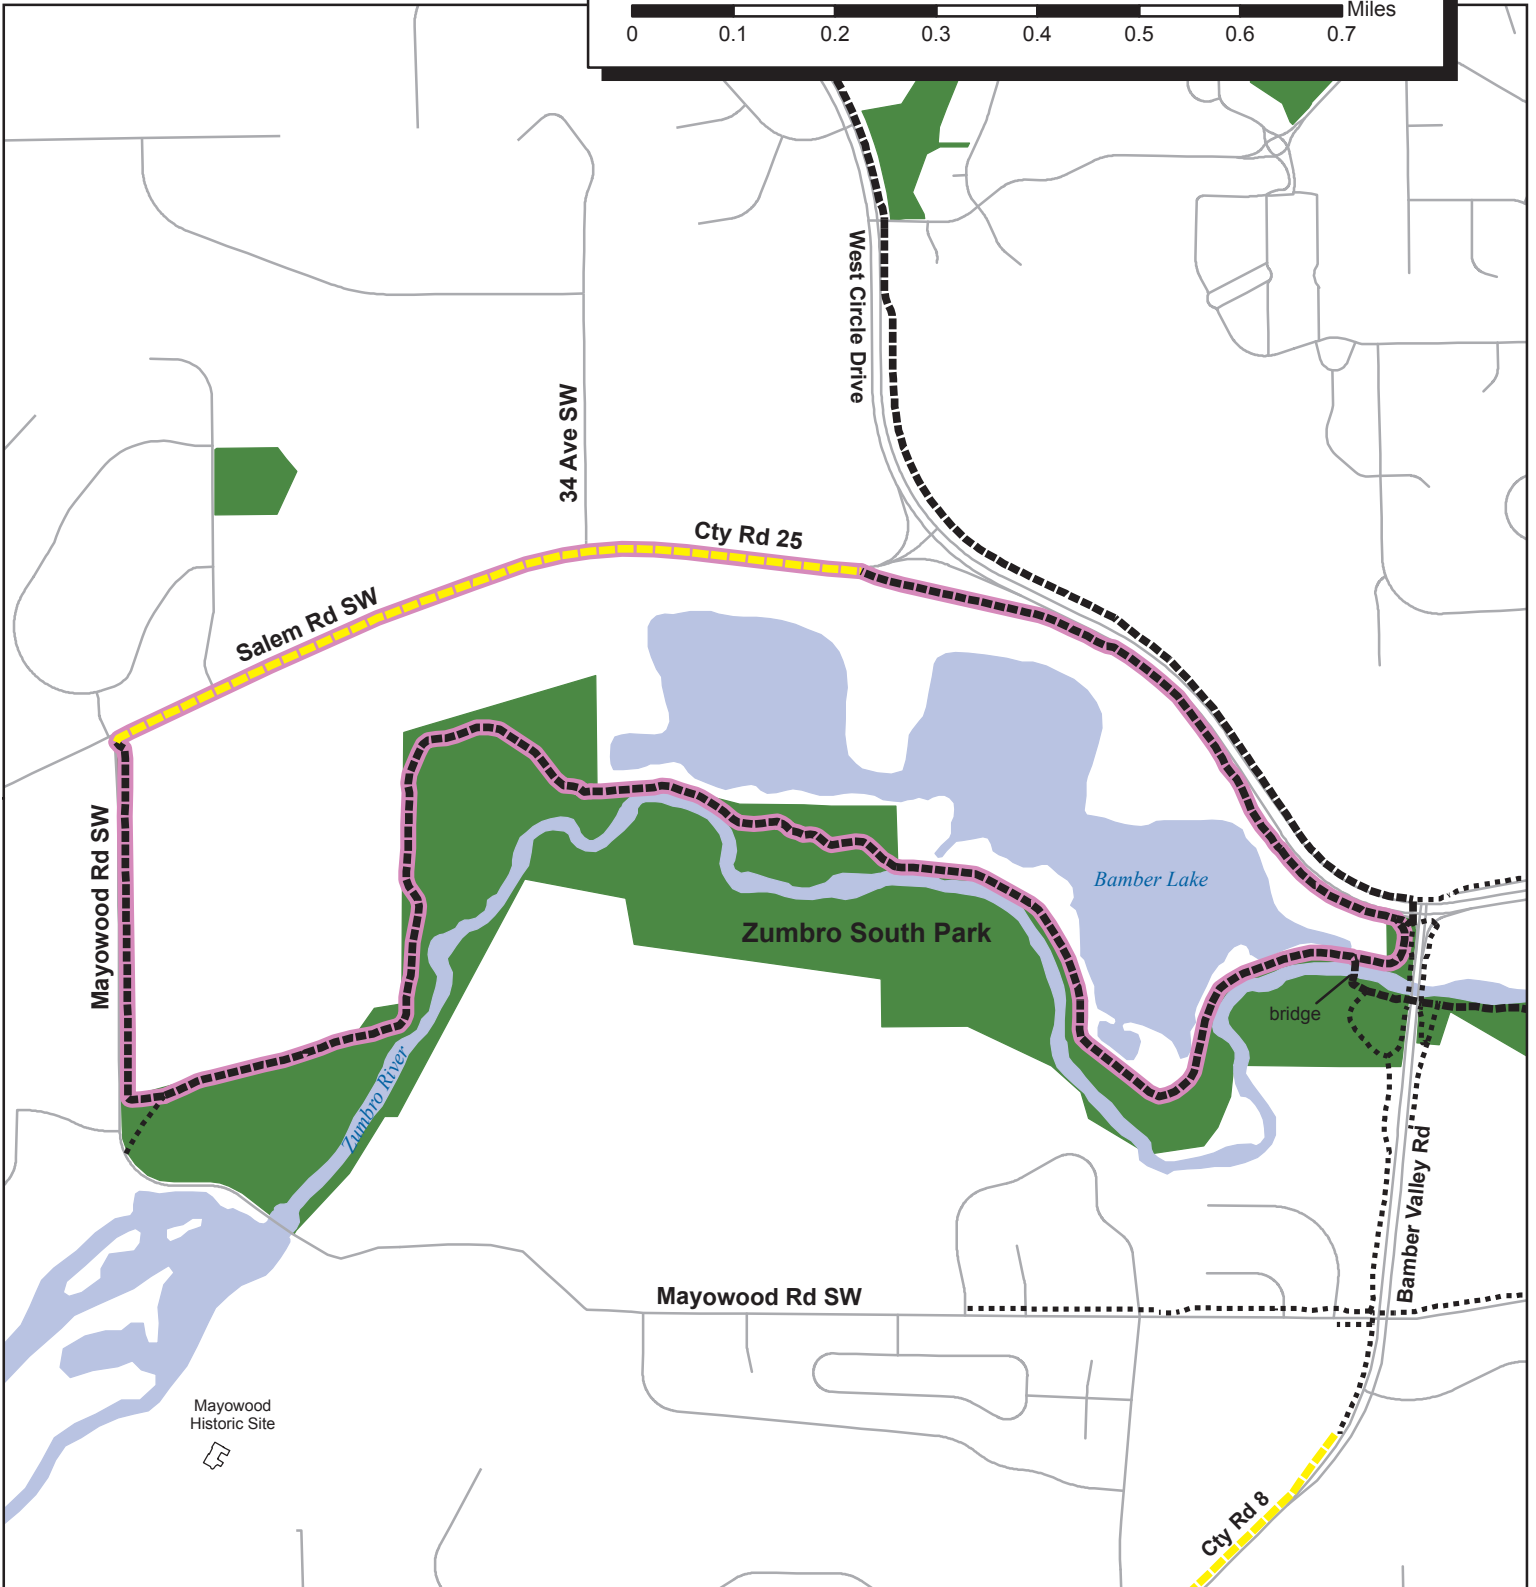

Cascade Lake / Hwy 52 / West Circle Drive

Rochester Park & Trail System

L7

Mayowood

Rochester Park & Trail System

L8

 - Trail Loop (3.6 miles)

 - Parkland