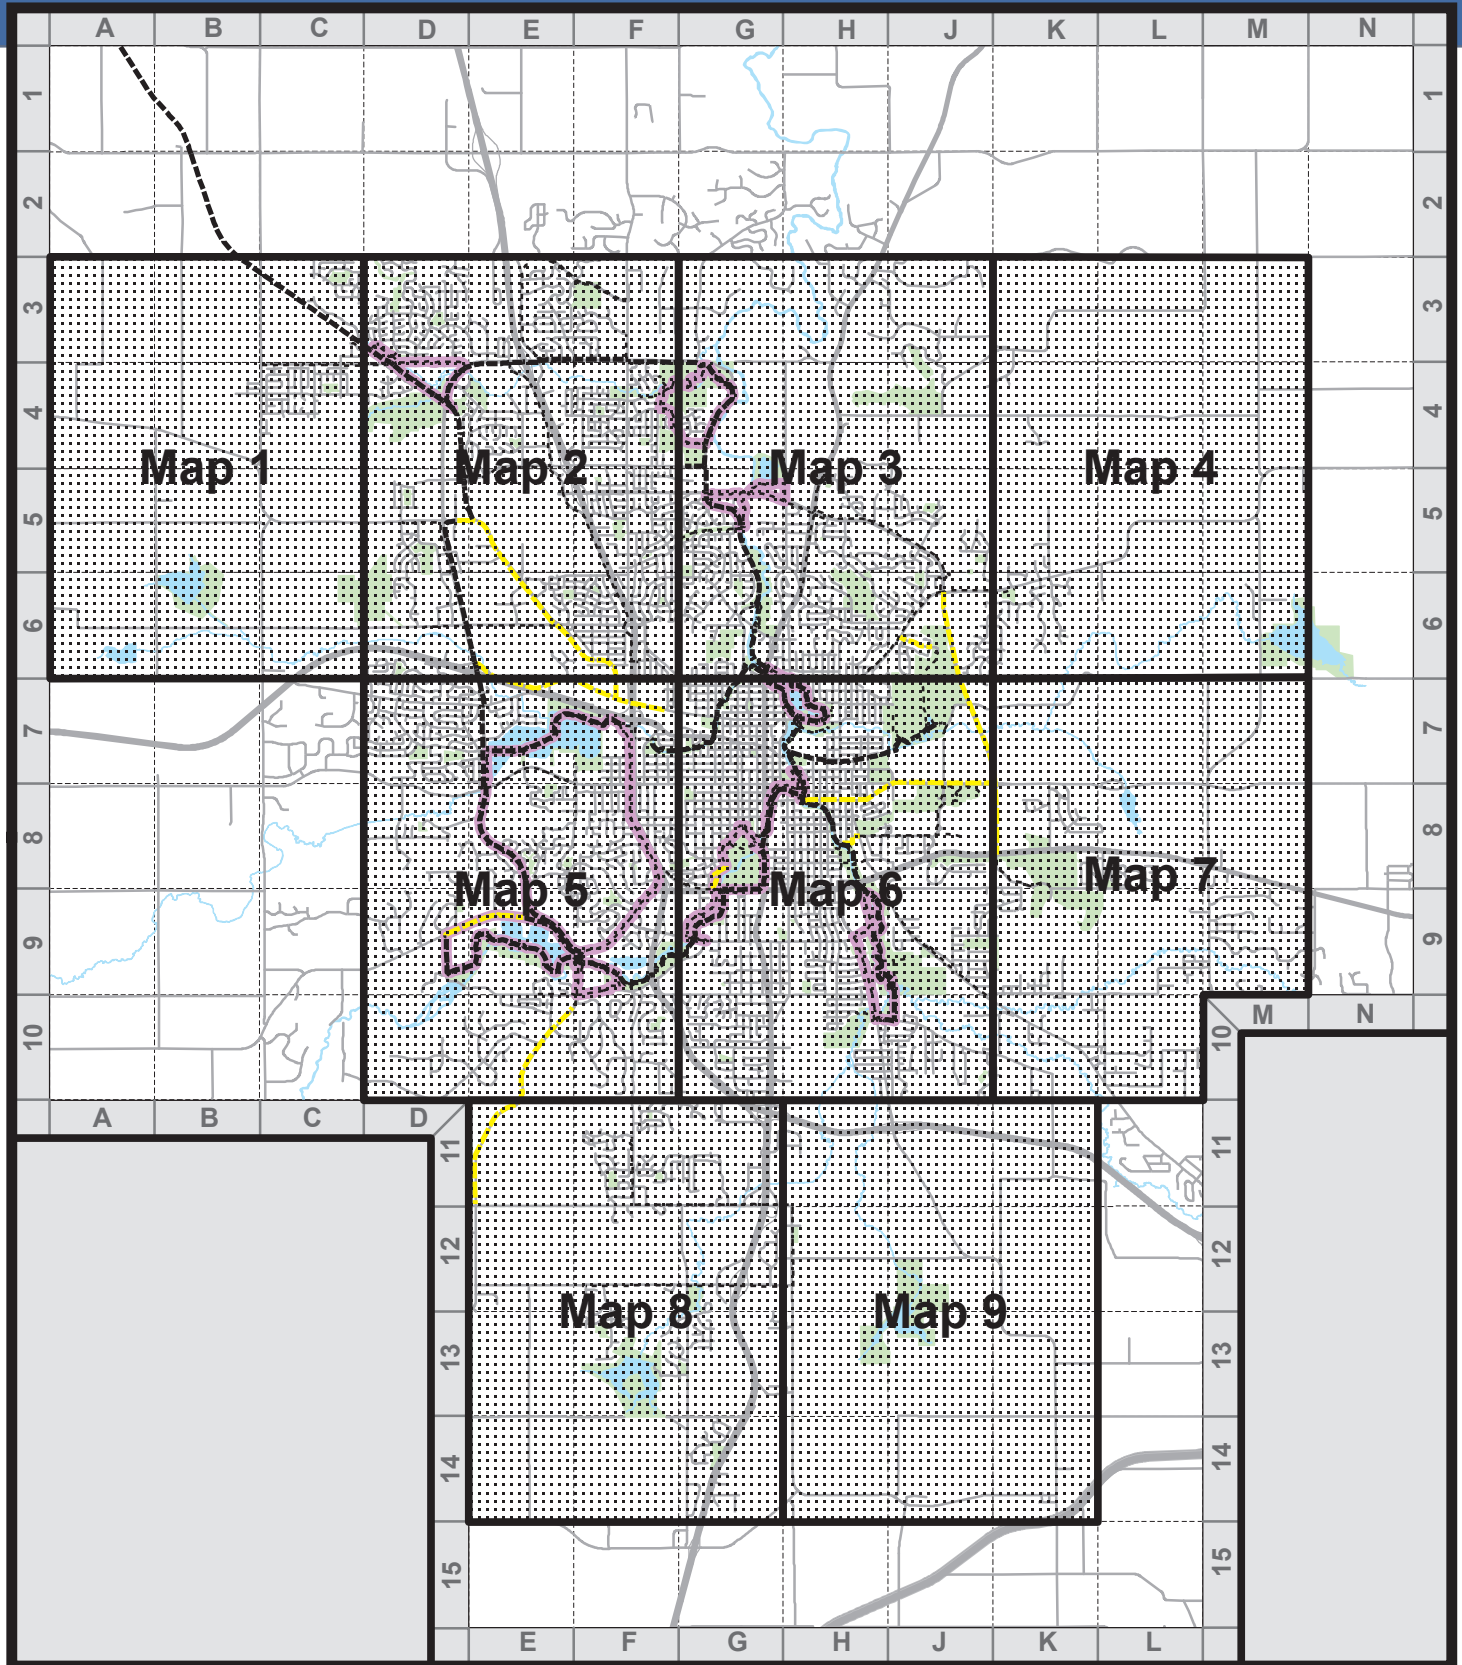

Rochester Park & Trail System

Legend

- ----- Main Trail
- ..... Side trails, sidewalk connections, or neighborhood sidewalk/street connections
- ----- Street Bike Routes
- ----- Trail Loops - Highlighted trail sections, of the types above, which create a loop.
- 2.4 ◆ Tick marks with distance in miles between.
- 56 Parks - numbers correspond to the Park Index on pages 13 & 14.
- UM Schools - letters correspond to listing on page 14. Exceptions: DT (Downtown) & MW (Mayowood) are trail access points.
- Parking, Picnic Shelters, Restrooms*
  *restrooms are seasonal

Table of Contents

Map Index.....	3
Maps 1-9.....	4-12
Park Index.....	13-14
School Listing.....	14
Trail Loops.....	15-26

Trail Loops

- **L1** Downtown (2.0 miles)
- **L2** Silver Lake (1.8 miles)
- **L3** HyVee North (1.2 miles)
- **L4** Foster Arend (.9 mile)
- **L5** Essex (2.5 miles)
- **L6** White Oaks/Douglas Trail (2.5 miles)
- **L7** Cascade Lake/West Circle Dr/Hwy 52 (6.5 miles)
- **L8** Mayowood (3.6 miles)
- **L9** Withers Sports Complex (1.3 miles)
- **L10** Zumbro South (1.8 miles)
- **L11** Soldiers Memorial Field (2.0 miles)
- **L12** Bear Creek (3.1 miles)

Note: Sometimes a combination of main trails, sidewalks and street routes are used to create a Trail Loop.

Trail Access Points

- DT Downtown (G8)
- 37 Mayo Civic Center (H7)
- 36 Mayo Field (H7)
- 62 Soldiers Memorial Field (G8)
- 59 Silver Lake (H7)
- 60 Slatterly (H8)
- 6 Bear Creek (H9)
- 38 McQuillan Field (J9)
- 85 John Withers Sports Complex (F9)
- MW Mayowood (D9)
- 8 Cascade Lake (E/F7)
- 33 Kutzky (F/G7)
- 13 Cooke (G7)
- 52 Quarry Hill (J7)
- 24 Foster Arend (G5)
- 68 Watson Sports Complex (F/G4)
- 23 Essex (F/G4)
- 48 White Oaks (D3)
- 53 Recreation Center (G6)

Comments or Suggestions regarding the Park & Trail system should be submitted to:

Rochester Park & Recreation Dept.
201 4 Street S.E., Room 150
Rochester, MN 55904
(507) 328-2525

www.RochesterMN.gov

Map Index