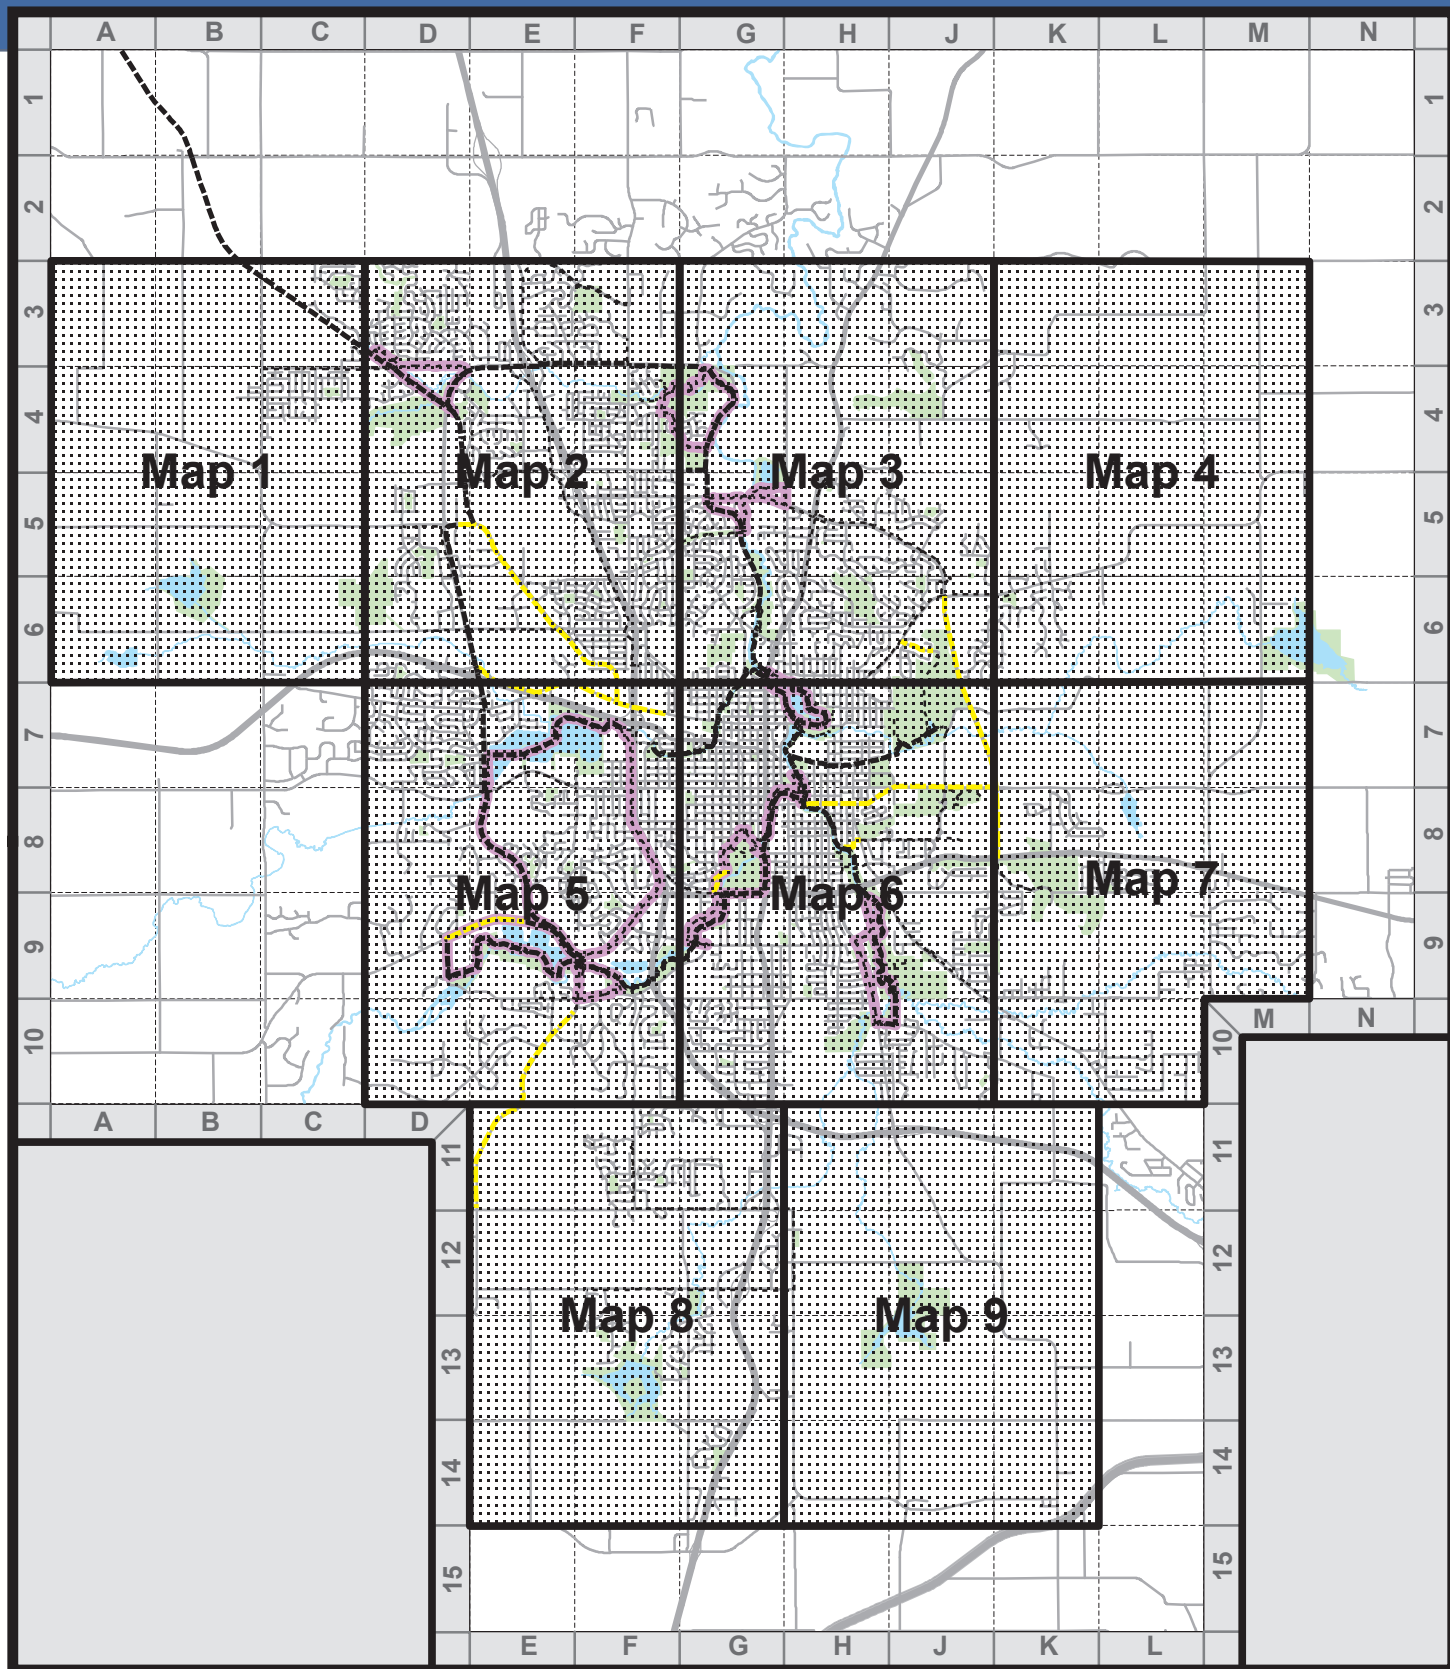

Rochester Park & Trail System

Legend

- ----- Main Trail
- ..... Side trails, sidewalk connections, or neighborhood sidewalk/street connections
- ----- Street Bike Routes
- ----- Trail Loops - Highlighted trail sections, of the types above, which create a loop.
- 2.4
  ◆-----◆ Tick marks with distance in miles between.
- 56 Parks - numbers correspond to the Park Index on pages 13 & 14.
- UM Schools - letters correspond to listing on page 14. Exceptions: DT (Downtown) & MW (Mayowood) are trail access points.
- Parking, Picnic Shelters, Restrooms*
  *restrooms are seasonal

Table of Contents

Map Index.....	3
Maps 1-9.....	4-12
Park Index.....	13-14
School Listing.....	14

Trail Loops

- **L1** Downtown (2.0 miles)
- **L2** Silver Lake (1.8 miles)
- **L3** HyVee North (1.2 miles)
- **L4** Foster Arend (.9 mile)
- **L5** Essex (2.5 miles)
- **L6** White Oaks/Douglas Trail (2.5 miles)
- **L7** Cascade Lake/West Circle Dr/Hwy 52 (6.5 miles)
- **L8** Mayowood (3.6 miles)
- **L9** Withers Sports Complex (1.3 miles)
- **L10** Zumbro South (1.8 miles)
- **L11** Soldiers Memorial Field (2.0 miles)
- **L12** Bear Creek (3.1 miles)

Note: Sometimes a combination of main trails, sidewalks and street routes are used to create a Trail Loop.

Trail Access Points

- DT Downtown (G8)
- 37 Mayo Civic Center (H7)
- 36 Mayo Field (H7)
- 62 Soldiers Memorial Field (G8)
- 59 Silver Lake (H7)
- 60 Slatterly (H8)
- 6 Bear Creek (H9)
- 38 McQuillan Field (J9)
- 85 John Withers Sports Complex (F9)
- MW Mayowood (D9)
- 8 Cascade Lake (E/F7)
- 33 Kutzky (F/G7)
- 13 Cooke (G7)
- 52 Quarry Hill (J7)
- 24 Foster Arend (G5)
- 68 Watson Sports Complex (F/G4)
- 23 Essex (F/G4)
- 48 White Oaks (D3)
- 53 Recreation Center (G6)

Comments or Suggestions regarding the Park & Trail system should be submitted to:

Rochester Park & Recreation Dept.
201 4 Street S.E., Room 150
Rochester, MN 55904
(507) 328-2525

www.RochesterMN.gov

Map Index