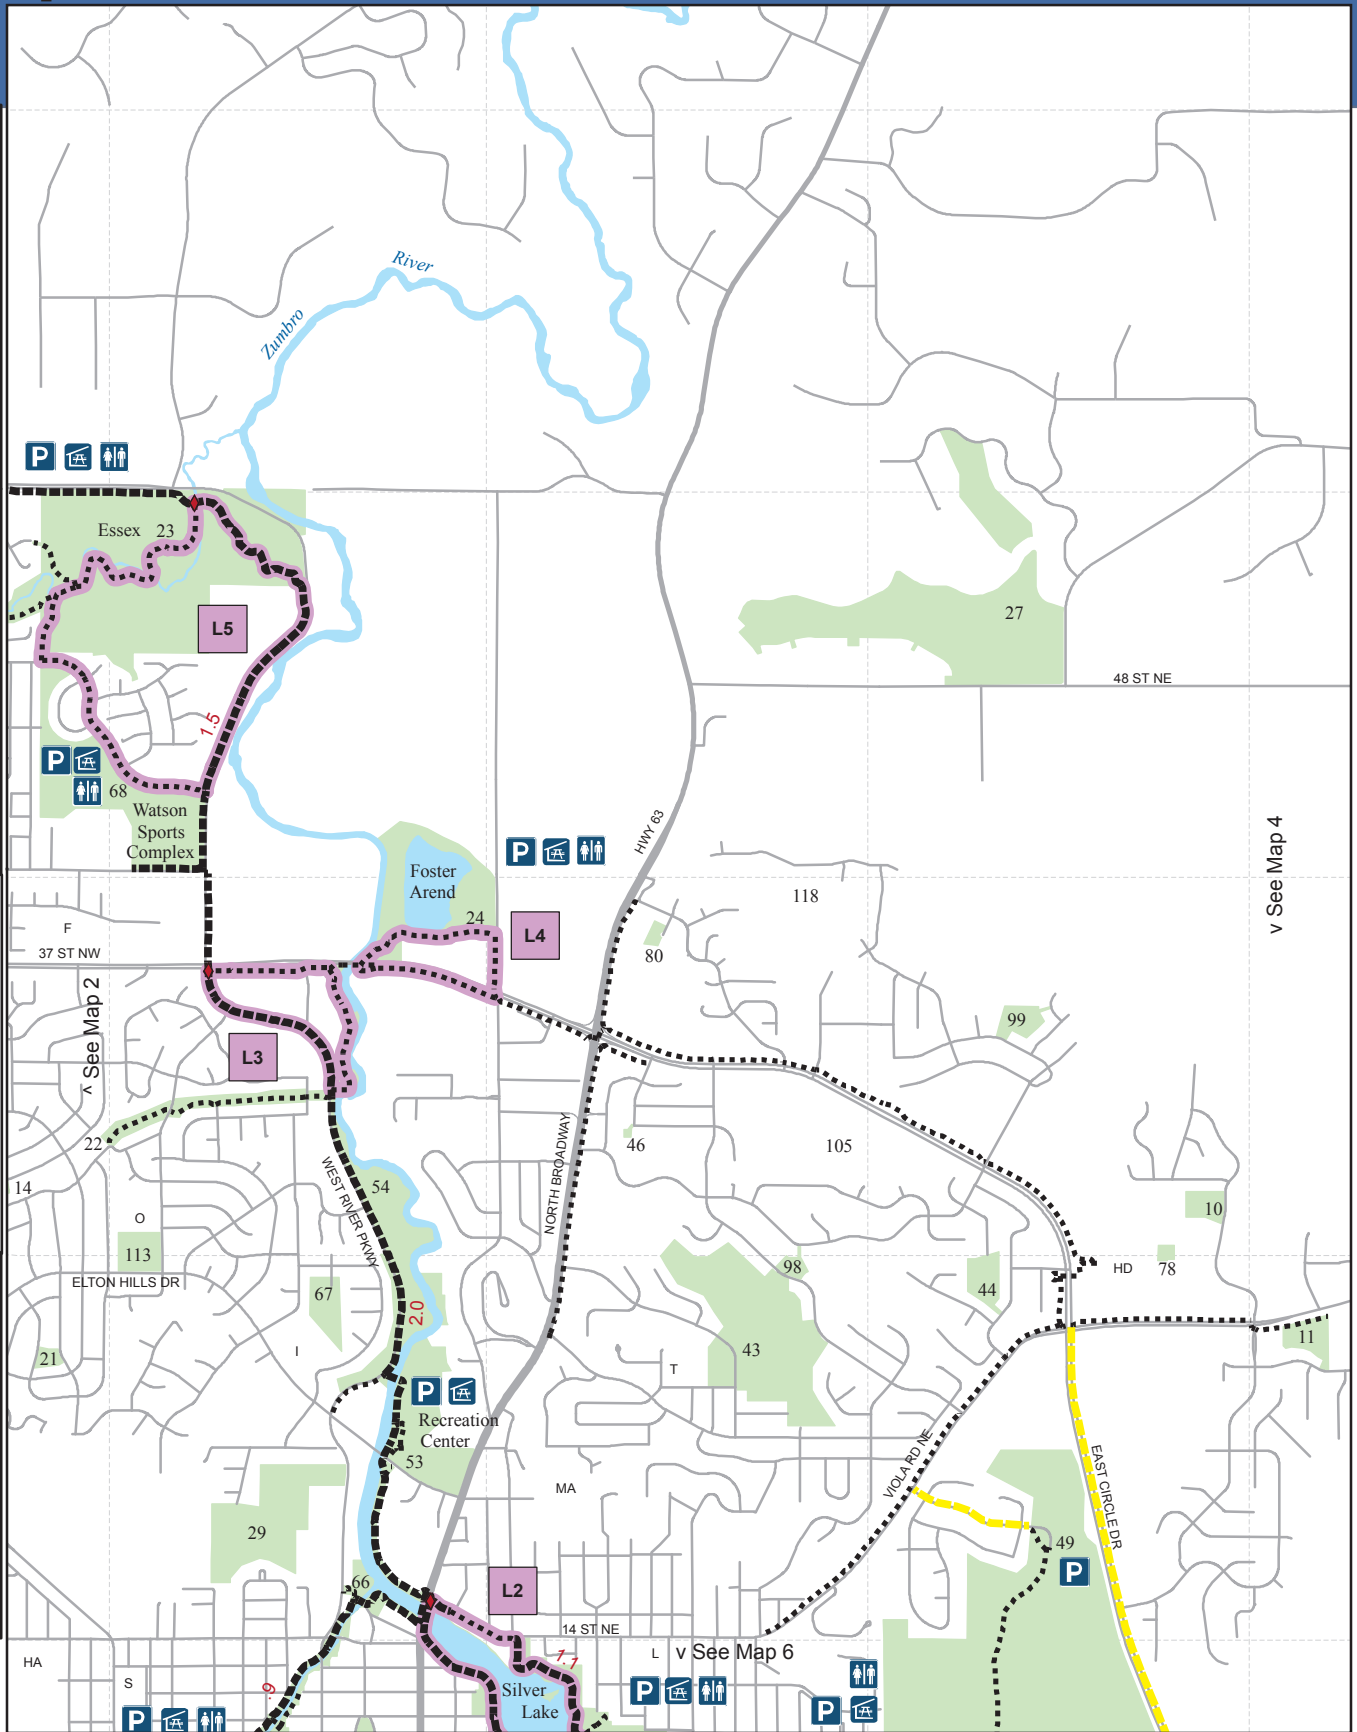

5

6

Rochester Park & Trail System

Map 2

Douglas Trail is a state trail, for more information go to the DNR website www.dnr.state.mn.us/biking

Rochester Park & Trail System

Map 3

G H J

3
4
5
6

Map

K	L	M
---	---	---

4

3
4
5
6

Rochester Park & Trail System

Map 5

Rochester Park & Trail System