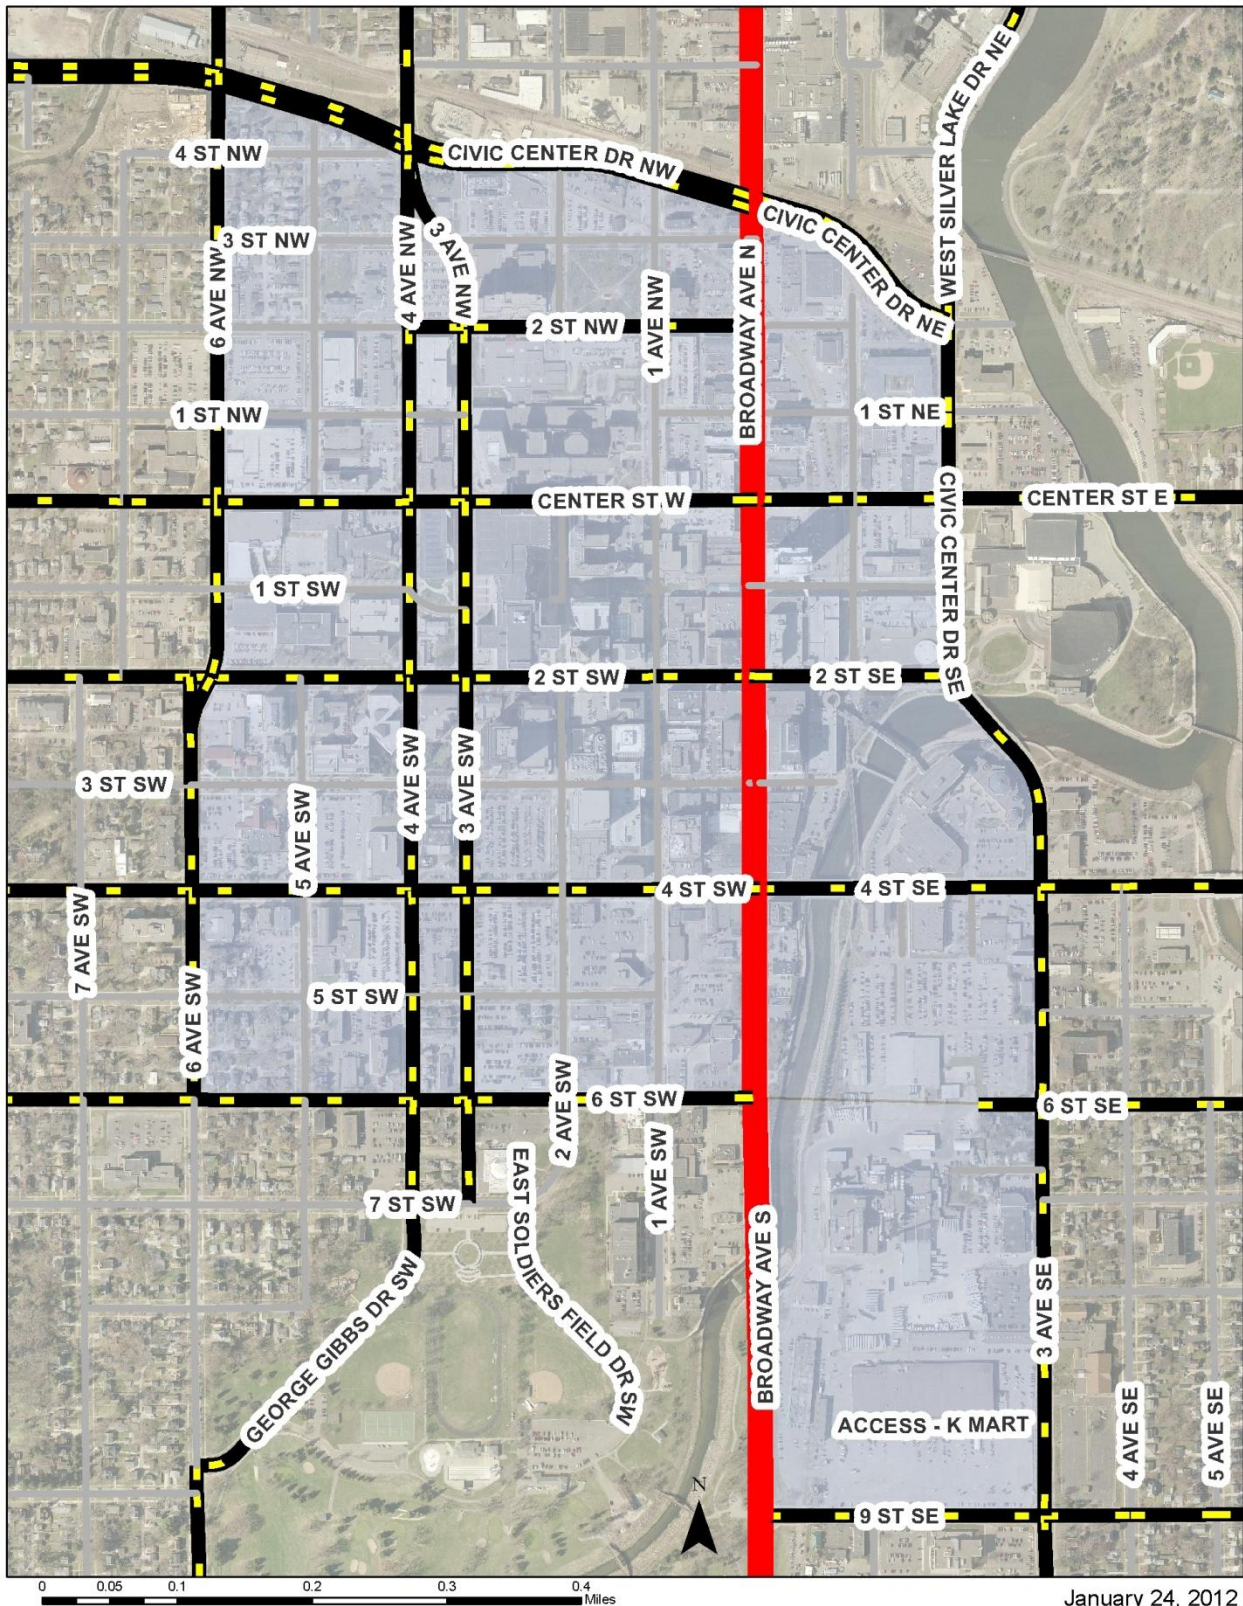

# Department of Public Works - Sidewalk Snow Removal Downtown CBD Enforcement Zone

January 24, 2012