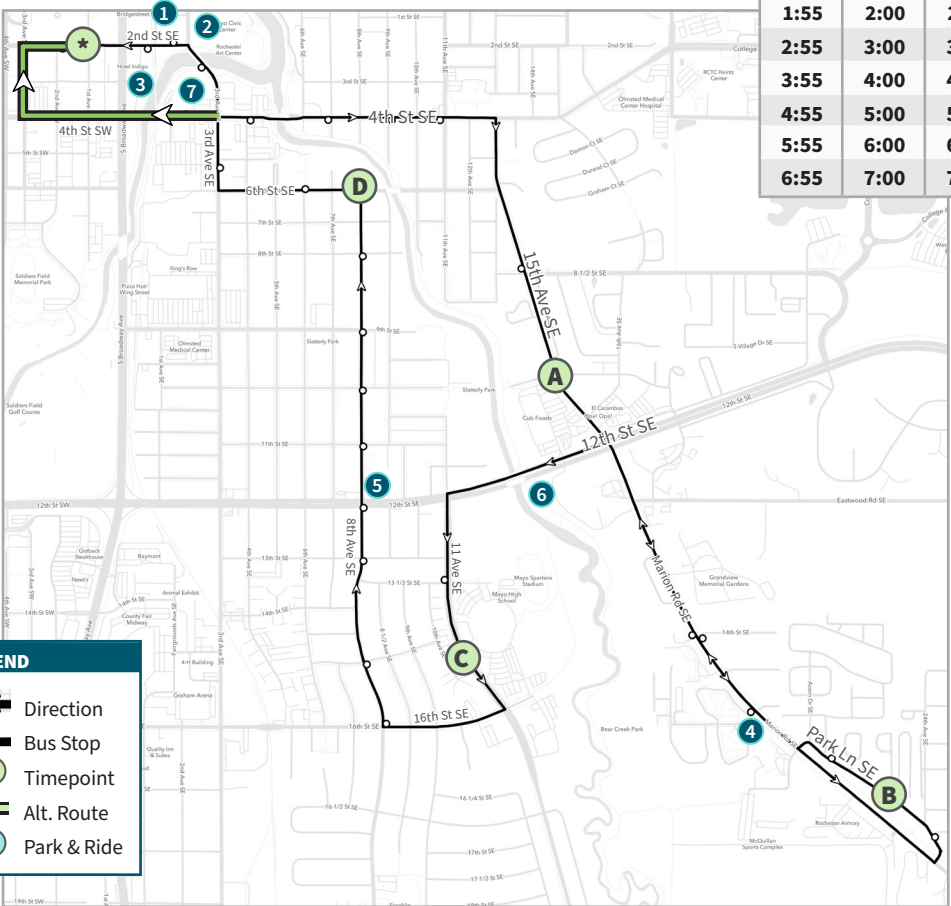

Depart Downtown Transit Center A	15 Ave SE & 10 St SE Cub Foods	Park Ln SE & 23 Ave SE Parkside	11 Ave SE & Mayo High School	8 Ave SE & 6 St SE	Arrive Downtown Transit Center
*	A	B	C	D	*
7:15	7:20	7:25	7:29	7:35	7:40
7:45	7:50	7:55	7:59	8:05	8:10
8:15	8:20	8:25	8:29	8:35	8:40
8:45	8:50	8:55	8:59	9:05	9:10
9:15	9:20	9:25	9:29	9:35	9:40
9:45	9:50	9:55	9:59	10:05	10:10

Weekend & Holiday • 60-min service

Depart Downtown Transit Center A	15 Ave SE & 10 St SE Cub Foods	Park Ln SE & 23 Ave SE Parkside	11 Ave SE & Mayo High School	8 Ave SE & 6 St SE	Arrive Downtown Transit Center
*	A	B	C	D	*
6:55	7:00	7:05	7:09	7:15	7:20
7:55	8:00	8:05	8:09	8:15	8:20
8:55	9:00	9:05	9:09	9:15	9:20
9:55	10:00	10:05	10:09	10:15	10:20
10:55	11:00	11:05	11:09	11:15	11:20
11:55	12:00	12:05	12:09	12:15	12:20
12:55	1:00	1:05	1:09	1:15	1:20
2:55	3:00	3:05	3:09	3:15	3:20
3:55	4:00	4:05	4:09	4:15	4:20
4:55	5:00	5:05	5:09	5:15	5:20
5:55	6:00	6:05	6:09	6:15	6:20
6:55	7:00	7:05	7:09	7:15	7:20

LEGEND

- Direction
- Bus Stop
- Timepoint
- Alt. Route
- Park & Ride

Times shown in bold are P.M. Letters correspond to timepoints on the map. If your stop is between timepoints, use time given for the timepoint before your stop to avoid missing the bus.

- POINTS OF INTEREST**
- 1 Rochester Public Library
 - 2 Mayo Civic Ctr
 - 3 Fontaine Towers
 - 4 Longfellow Elementary
 - 5 Lincoln Elementary
 - 6 Bear Creek Park
 - 7 Government Center/City Hall

DOWNTOWN TRANSIT CENTER