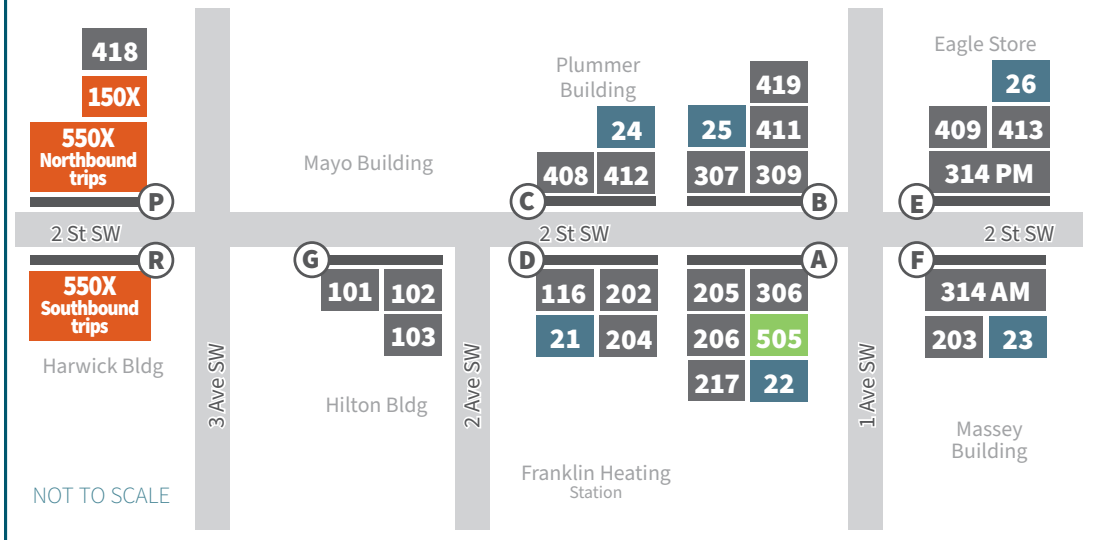

Depart Downtown Transit Center A	15 Ave SE & 10 St SE Cub Foods	Park Ln SE & 23 Ave SE Parkside	11 Ave SE & Mayo High School	8 Ave SE & 6 St SE	Arrive Downtown Transit Center
*	A	B	C	D	*
7:15	7:20	7:25	7:29	7:35	7:40
7:45	7:50	7:55	7:59	8:05	8:10
8:15	8:20	8:25	8:29	8:35	8:40
8:45	8:50	8:55	8:59	9:05	9:10
9:15	9:20	9:25	9:29	9:35	9:40
9:45	9:50	9:55	9:59	10:05	10:10

Weekend & Holiday • 60-min service

Depart Downtown Transit Center A	15 Ave SE & 10 St SE Cub Foods	Park Ln SE & 23 Ave SE Parkside	11 Ave SE & Mayo High School	8 Ave SE & 6 St SE	Arrive Downtown Transit Center
*	A	B	C	D	*
6:55	7:00	7:05	7:09	7:15	7:20
7:55	8:00	8:05	8:09	8:15	8:20
8:55	9:00	9:05	9:09	9:15	9:20
9:55	10:00	10:05	10:09	10:15	10:20
10:55	11:00	11:05	11:09	11:15	11:20
11:55	12:00	12:05	12:09	12:15	12:20
12:55	1:00	1:05	1:09	1:15	1:20
2:55	3:00	3:05	3:09	3:15	3:20
3:55	4:00	4:05	4:09	4:15	4:20
4:55	5:00	5:05	5:09	5:15	5:20
5:55	6:00	6:05	6:09	6:15	6:20
6:55	7:00	7:05	7:09	7:15	7:20

LEGEND

- Direction
- Bus Stop
- Timepoint
- Alt. Route
- Park & Ride

Times shown in bold are P.M. Letters correspond to timepoints on the map. If your stop is between timepoints, use time given for the timepoint before your stop to avoid missing the bus.

- POINTS OF INTEREST**
- 1 Rochester Public Library
 - 2 Mayo Civic Ctr
 - 3 Fontaine Towers
 - 4 Longfellow Elementary
 - 5 Lincoln Elementary
 - 6 Bear Creek Park
 - 7 Government Center/City Hall

DOWNTOWN TRANSIT CENTER