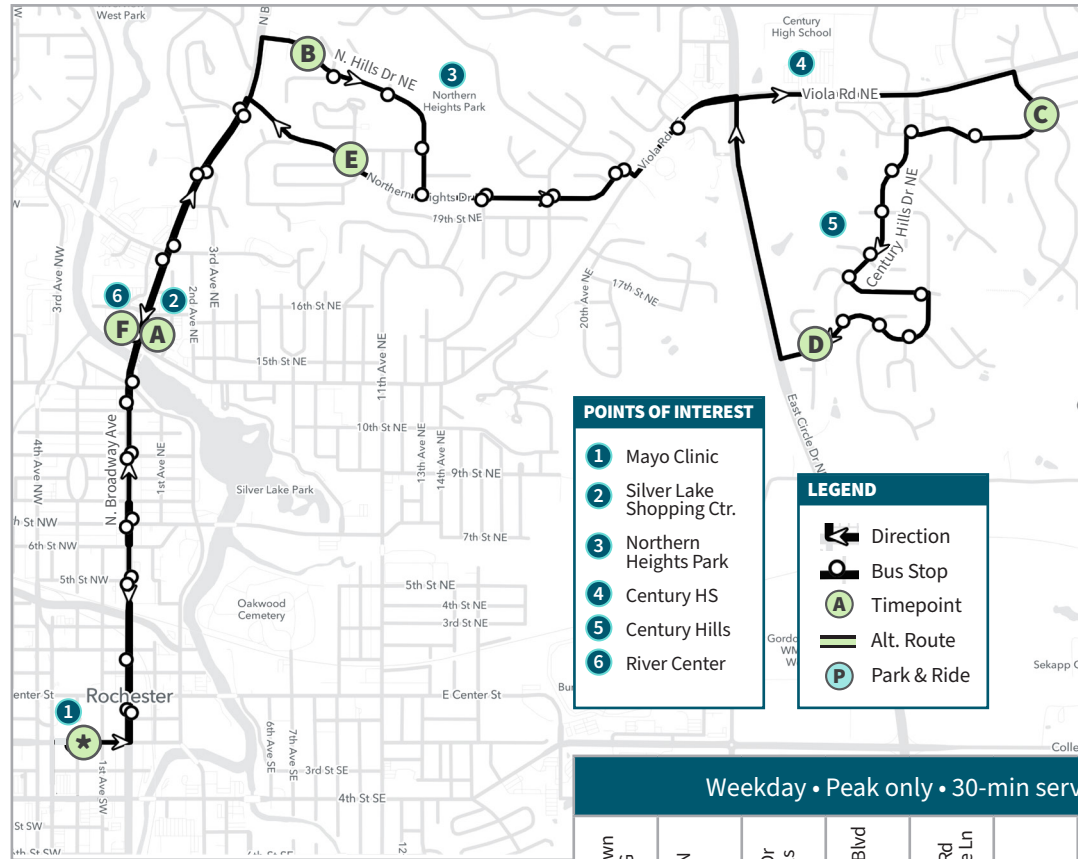

ROUTE 103

Effective 11/4/24

Silver Lake Shopping Center, Northern Hills, Viola Rd, Century High School, East Circle Drive. For evening/weekend/holiday service see Route 21

Fares and Passes

- Single-ride cash fare \$2.00
- 10-Ride ticket \$16.00
- 20-Ride ticket \$26.00
- 31-Day pass \$42.00
- 365-Day pass \$480.00

Reduced fares and passes available for students, seniors and persons with disabilities.

Hours of Service

Monday-Friday:
5 a.m. to 10:30 p.m.

Saturday, Sunday, and Holidays:
6:30 a.m. to 7:30 p.m.

Start and end times vary by route.

Contact

Rochester Public Transit

4300 East River Road NE
Rochester, MN 55906

Office hours:
Mon-Fri 8 a.m. to 4:30 p.m.

Customer Service:
507-328-RIDE (7433)
rpt@rochestermn.gov

FOR EVENING/WEEKEND/HOLIDAY SERVICE, SEE ROUTE 21

Times shown in bold are P.M. Letters correspond to timepoints on the map. If your stop is between timepoints, use time given for the timepoint before your stop to avoid missing the bus.

Weekday • Peak only • 30-min service							
Depart Downtown Transit Center G	Broadway Ave N @ Silver Lake Shopping Ctr	Northern Hills Dr @ Northern Hills Apartments	Shannon Oaks Blvd & 21 St NE	Century Valley Rd & Century Ridge Ln	N. Heights Dr & 7 Ave NE	Broadway Ave N @ Silver Lake Pl N	Arrive Downtown Transit Center
*	A	B	C	D	E	F	*
5:55	6:00	6:04	6:13	6:20	6:28	6:32	6:38
6:25	6:30	6:34	6:43	6:50	6:58	7:02	7:08
6:55	7:00	7:04	7:13	7:20	7:28	7:32	7:38
7:25	7:30	7:34	7:43	7:50	7:58	8:02	8:08
3:47	3:52	3:56	4:05	4:12	4:20	4:24	4:30
4:17	4:22	4:26	4:35	4:42	4:50	4:54	5:00
4:47	4:52	4:56	5:05	5:12	5:20	5:24	5:30
5:17	5:22	5:26	5:35	5:42	5:50	5:54	6:00
5:47	5:52	5:56	6:05	6:12	6:20	6:24	6:30