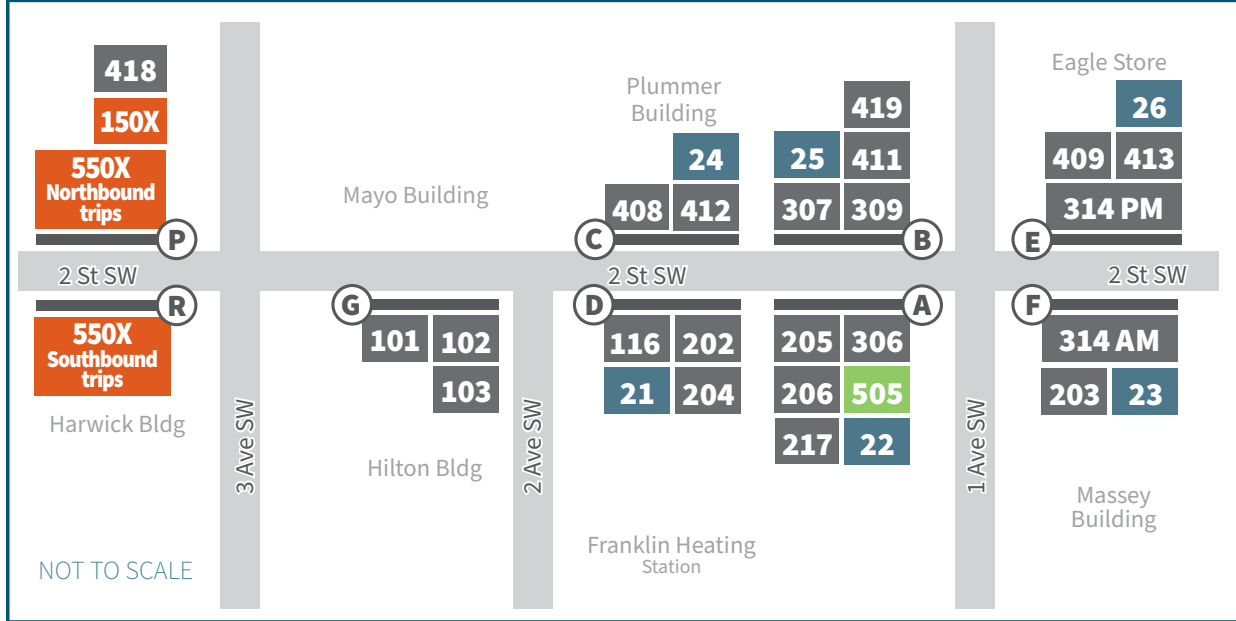

DOWNTOWN TRANSIT CENTER

NOT TO SCALE

Effective 11/4/24