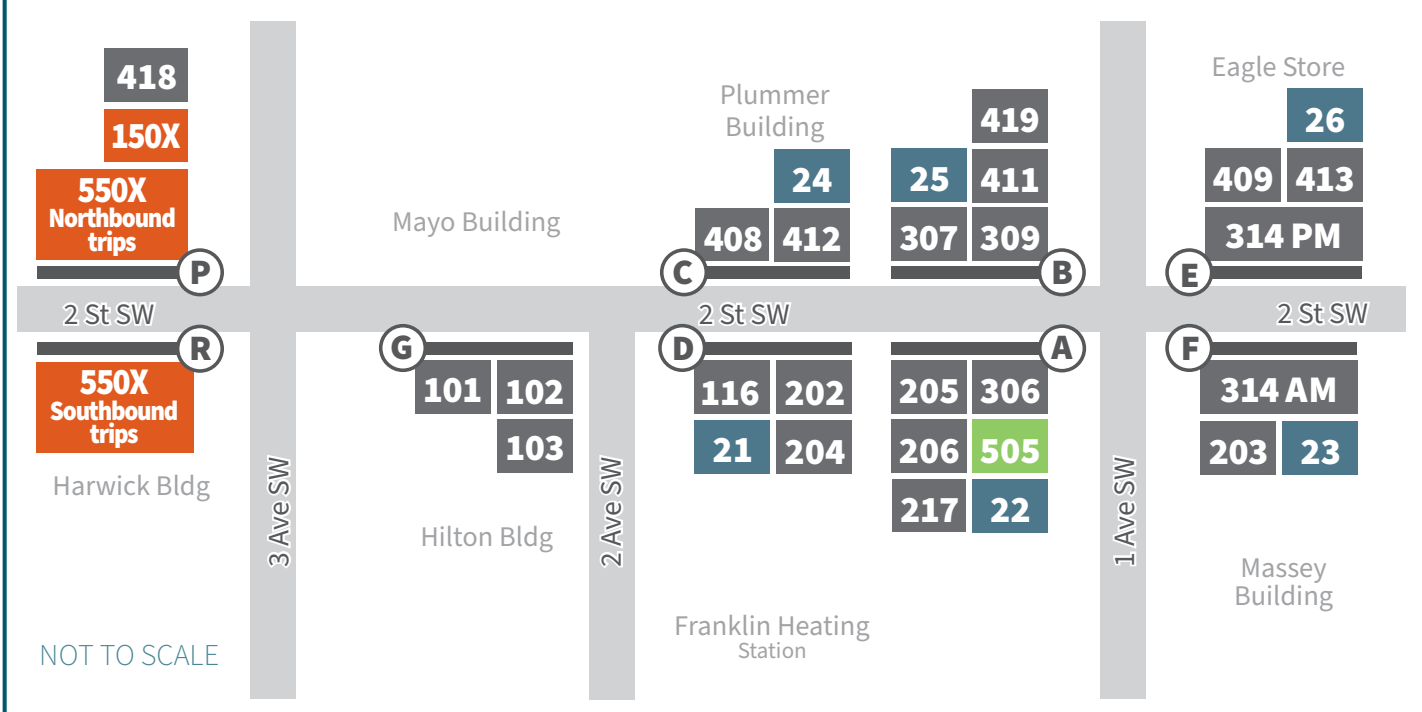

DOWNTOWN TRANSIT CENTER

NOT TO SCALE

Effective 11/4/24