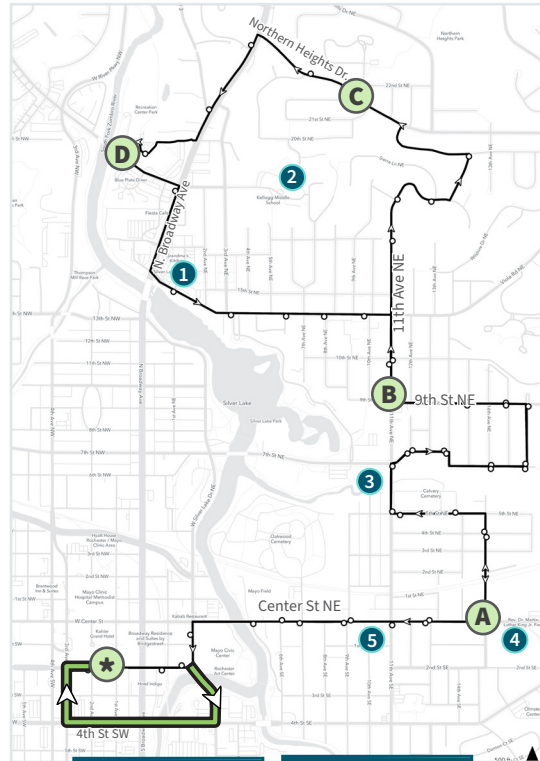

ROUTE 102

Effective 11/4/24

Quarry Hill, Teton Lane, Silver Lake Shopping Center. For evening/weekend/holiday service see Route 21

Fares and Passes

- Single-ride cash fare \$2.00
- 10-Ride ticket \$16.00
- 20-Ride ticket \$26.00
- 31-Day pass \$42.00
- 365-Day pass \$480.00

Contact

Rochester Public Transit

4300 East River Road NE
Rochester, MN 55906

Office hours:
Mon-Fri 8 a.m. to 4:30 p.m.

Customer Service:
507-328-RIDE (7433)
rpt@rochestermn.gov

LEGEND	
	Direction
	Bus Stop
	Timepoint
	Alt. Route
	Park & Ride

POINTS OF INTEREST	
1	Silver Lake Shopping Center
2	Kellogg Middle School
3	3 Links Park
4	Dr. Martin Luther King Park
5	Boys & Girls Club

Weekday • 30-min peak, 60-min off-peak				
Depart Downtown Transit Center G	Center St & 15 Ave NE	9 St & 11 Ave NE	N. Heights Dr & 7 Ave NE	125 Live
*	A	B	C	D
5:49	5:57	6:04	6:09	6:14
6:19	6:27	6:34	6:39	6:44
6:49	6:57	7:04	7:09	7:14
7:19	7:27	7:34	7:39	7:44
7:49	7:57	8:04	8:09	8:14
8:19	8:27	8:34	8:39	8:44
8:49	8:57	9:04	9:09	9:14
9:16	9:24	9:31	9:36	9:41
10:16	10:24	10:31	10:36	10:41
11:16	11:24	11:31	11:36	11:41
12:16	12:24	12:31	12:36	12:41
1:16	1:24	1:31	1:36	1:41
2:16	2:24	2:31	2:36	2:41
3:20	3:28	3:35	3:40	3:45
3:50	3:58	4:05	4:10	4:15
4:20	4:28	4:35	4:40	4:45
4:50	4:58	5:05	5:10	5:15
5:20	5:28	5:35	5:40	5:45
5:50	5:58	6:05	6:10	6:15
6:20	6:28	6:35	6:40	6:45

Weekday • Inbound			
125 Live	9 St & 11 Ave NE	Center St & 15 Ave NE	Arrive Downtown Transit Center
D	B	A	*
5:22	5:30	5:37	5:43
5:52	6:00	6:07	6:13
6:22	6:30	6:37	6:43
6:52	7:00	7:07	7:13
7:22	7:30	7:37	7:43
7:52	8:00	8:07	8:13
8:22	8:30	8:37	8:43
8:53	9:01	9:08	9:14
9:53	10:01	10:08	10:14
10:53	11:01	11:08	11:14
11:53	12:01	12:08	12:14
12:53	1:01	1:08	1:14
2:53	3:01	3:08	3:14
3:23	3:31	3:38	3:44
3:53	4:01	4:08	4:14
4:23	4:31	4:38	4:44
4:53	5:01	5:08	5:14
5:23	5:31	5:38	5:44
5:53	6:01	6:08	6:14
6:23	6:31	6:38	6:44