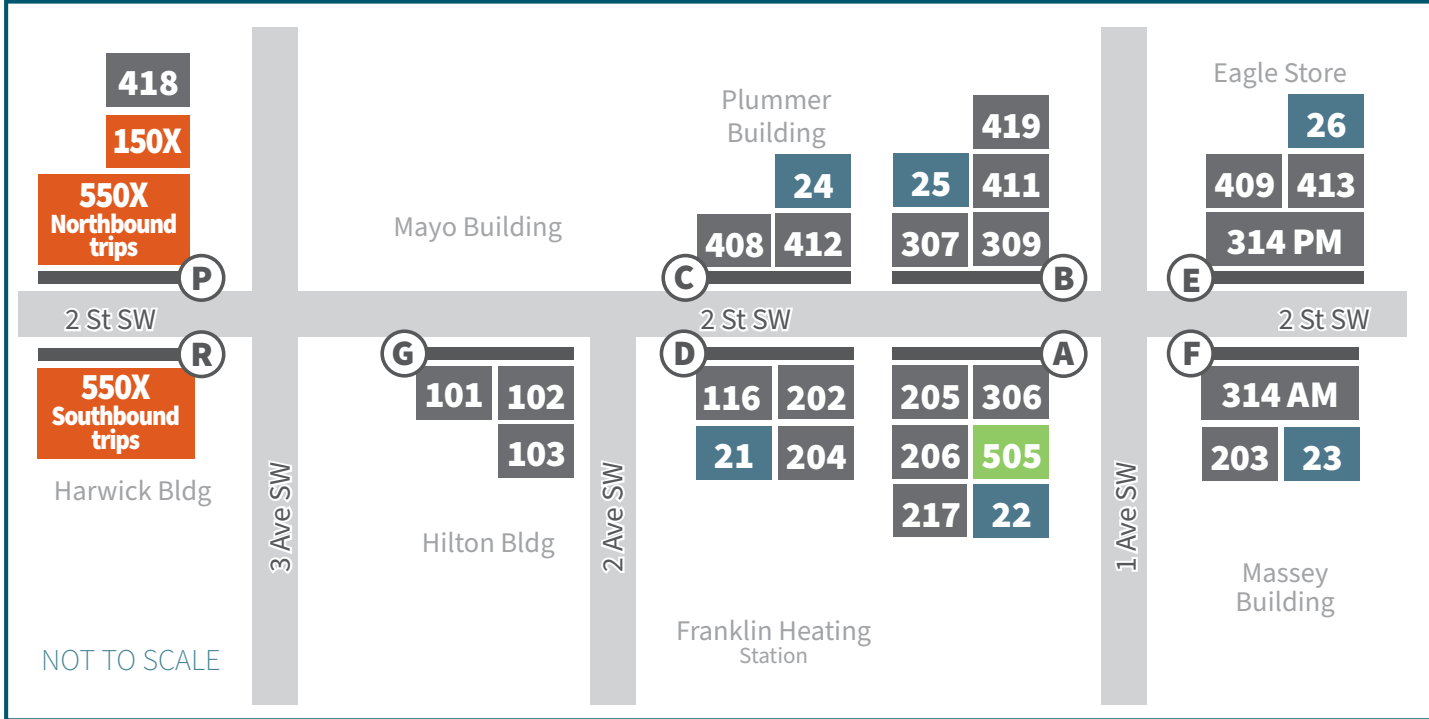

DOWNTOWN TRANSIT CENTER

Effective 11/4/24