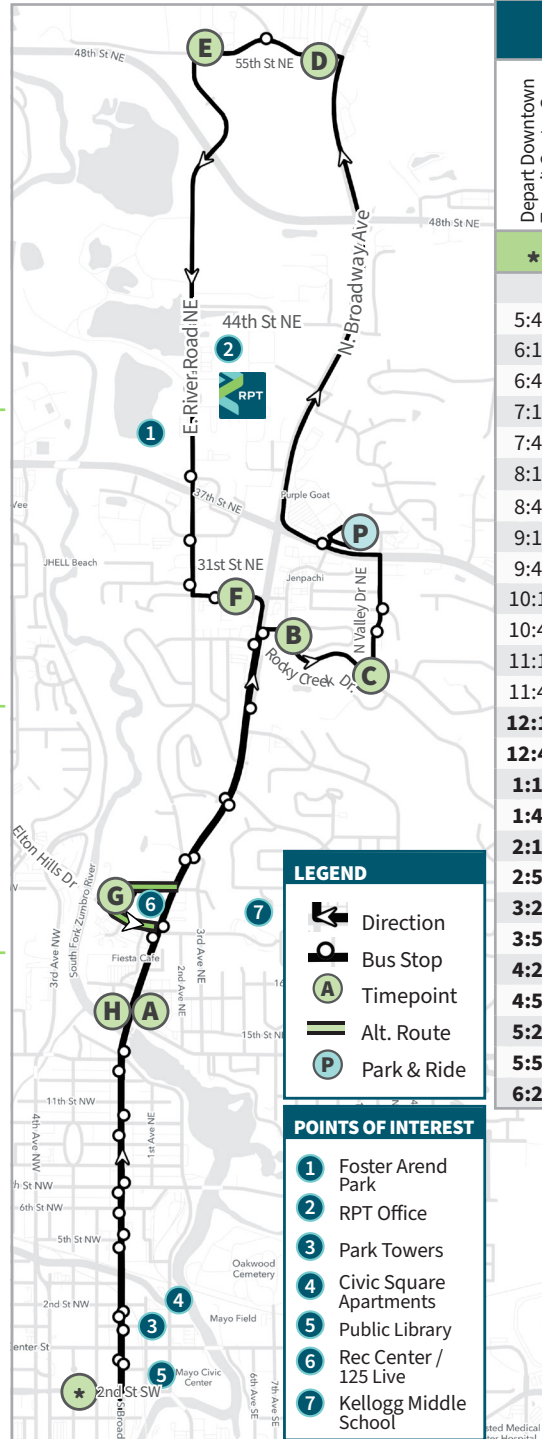

ROUTE 101

Effective 11/4/24

North Broadway, Silver Lake Shopping Center, Rocky Creek, 125 Live, N. Broadway Park & Ride. For eve/wknd/holiday service see Route 21

Fares and Passes

- Single-ride cash fare $2.00
- 10-Ride ticket $16.00
- 20-Ride ticket $26.00
- 31-Day pass $42.00
- 365-Day pass $480.00

Reduced fares and passes available for students, seniors and persons with disabilities.

Hours of Service

Monday-Friday:
5 a.m. to 10:30 p.m.

Saturday, Sunday, and Holidays:
6:30 a.m. to 7:30 p.m.

Start and end times vary by route.

Contact

Rochester Public Transit

4300 East River Road NE
Rochester, MN 55906

Office hours:
Mon-Fri 8 a.m. to 4:30 p.m.

Customer Service:
507-328-RIDE (7433)
rpt@rochestermn.gov

Weekday • 30-min service

Depart Downtown Transit Center G	Silver Lake Center	Rocky Creek Dr & Wellner Dr NE	Rocky Creek Dr & N. Valley Dr NE	N. Broadway Park & Ride	Zumbro Ridge Estates	55 St NE @ Hallmark	Olympic Village Apartments	125 Live	River Center Plaza	Arrive Downtown Transit Center
*	A	B	C	P	D	E	F	G	H	*
		5:28	5:29	5:31	5:37	5:38	5:44		5:48	5:56
5:45	5:50		5:55	5:57	6:03		6:10		6:14	6:22
6:15	6:20		6:25	6:27	6:33		6:40		6:44	6:52
6:45	6:50		6:55	6:57	7:03		7:10		7:14	7:22
7:15	7:20		7:25	7:27	7:33		7:40		7:44	7:52
7:45	7:50		7:55	7:57	8:03		8:10		8:14	8:22
8:15	8:20		8:25	8:27	8:33		8:40		8:44	8:52
8:45	8:50		8:55	8:57	9:03		9:10		9:14	9:22
9:18	9:23		9:29	9:31	9:39		9:47	9:51	9:53	10:00
9:48	9:53		9:59	10:02	10:09		10:17	10:21	10:23	10:30
10:18	10:23		10:29	10:31	10:39		10:47	10:51	10:53	11:00
10:48	10:53		10:59	11:02	11:09		11:17	11:21	11:23	11:30
11:18	11:23		11:29	11:31	11:39		11:47	11:51	11:53	12:00
11:48	11:53		11:59	12:01	12:09		12:17	12:21	12:23	12:30
12:18	12:23		12:29	12:31	12:39		12:47	12:51	12:53	1:00
12:48	12:53		12:59	1:01	1:09		1:17	1:21	1:23	1:30
1:18	1:23		1:29	1:31	1:39		1:47	1:51	1:53	2:00
1:48	1:53		1:59	2:01	2:09		2:17	2:21	2:23	2:30
2:18	2:23		2:29	2:31	2:39		2:47	2:51	2:53	3:00
2:50	2:55		3:02	3:04	3:10		3:17		3:23	3:30
3:20	3:25		3:32	3:34	3:40		3:47		3:53	4:00
3:50	3:55		4:02	4:04	4:10		4:17		4:23	4:30
4:20	4:25		4:31	4:34	4:40		4:47		4:53	5:00
4:50	4:55		5:02	5:04	5:10		5:17		5:23	5:30
5:20	5:25		5:32	5:34	5:40		5:47		5:53	6:00
5:50	5:55		6:02	6:04	6:10		6:17		6:23	6:30
6:20	6:25		6:32	6:34	6:40		6:47		6:53	7:00

FOR EVENING SERVICE, SEE ROUTE 21

Times shown in bold are P.M. Letters correspond to timepoints on the map. If your stop is between timepoints, use time given for the timepoint before your stop to avoid missing the bus.