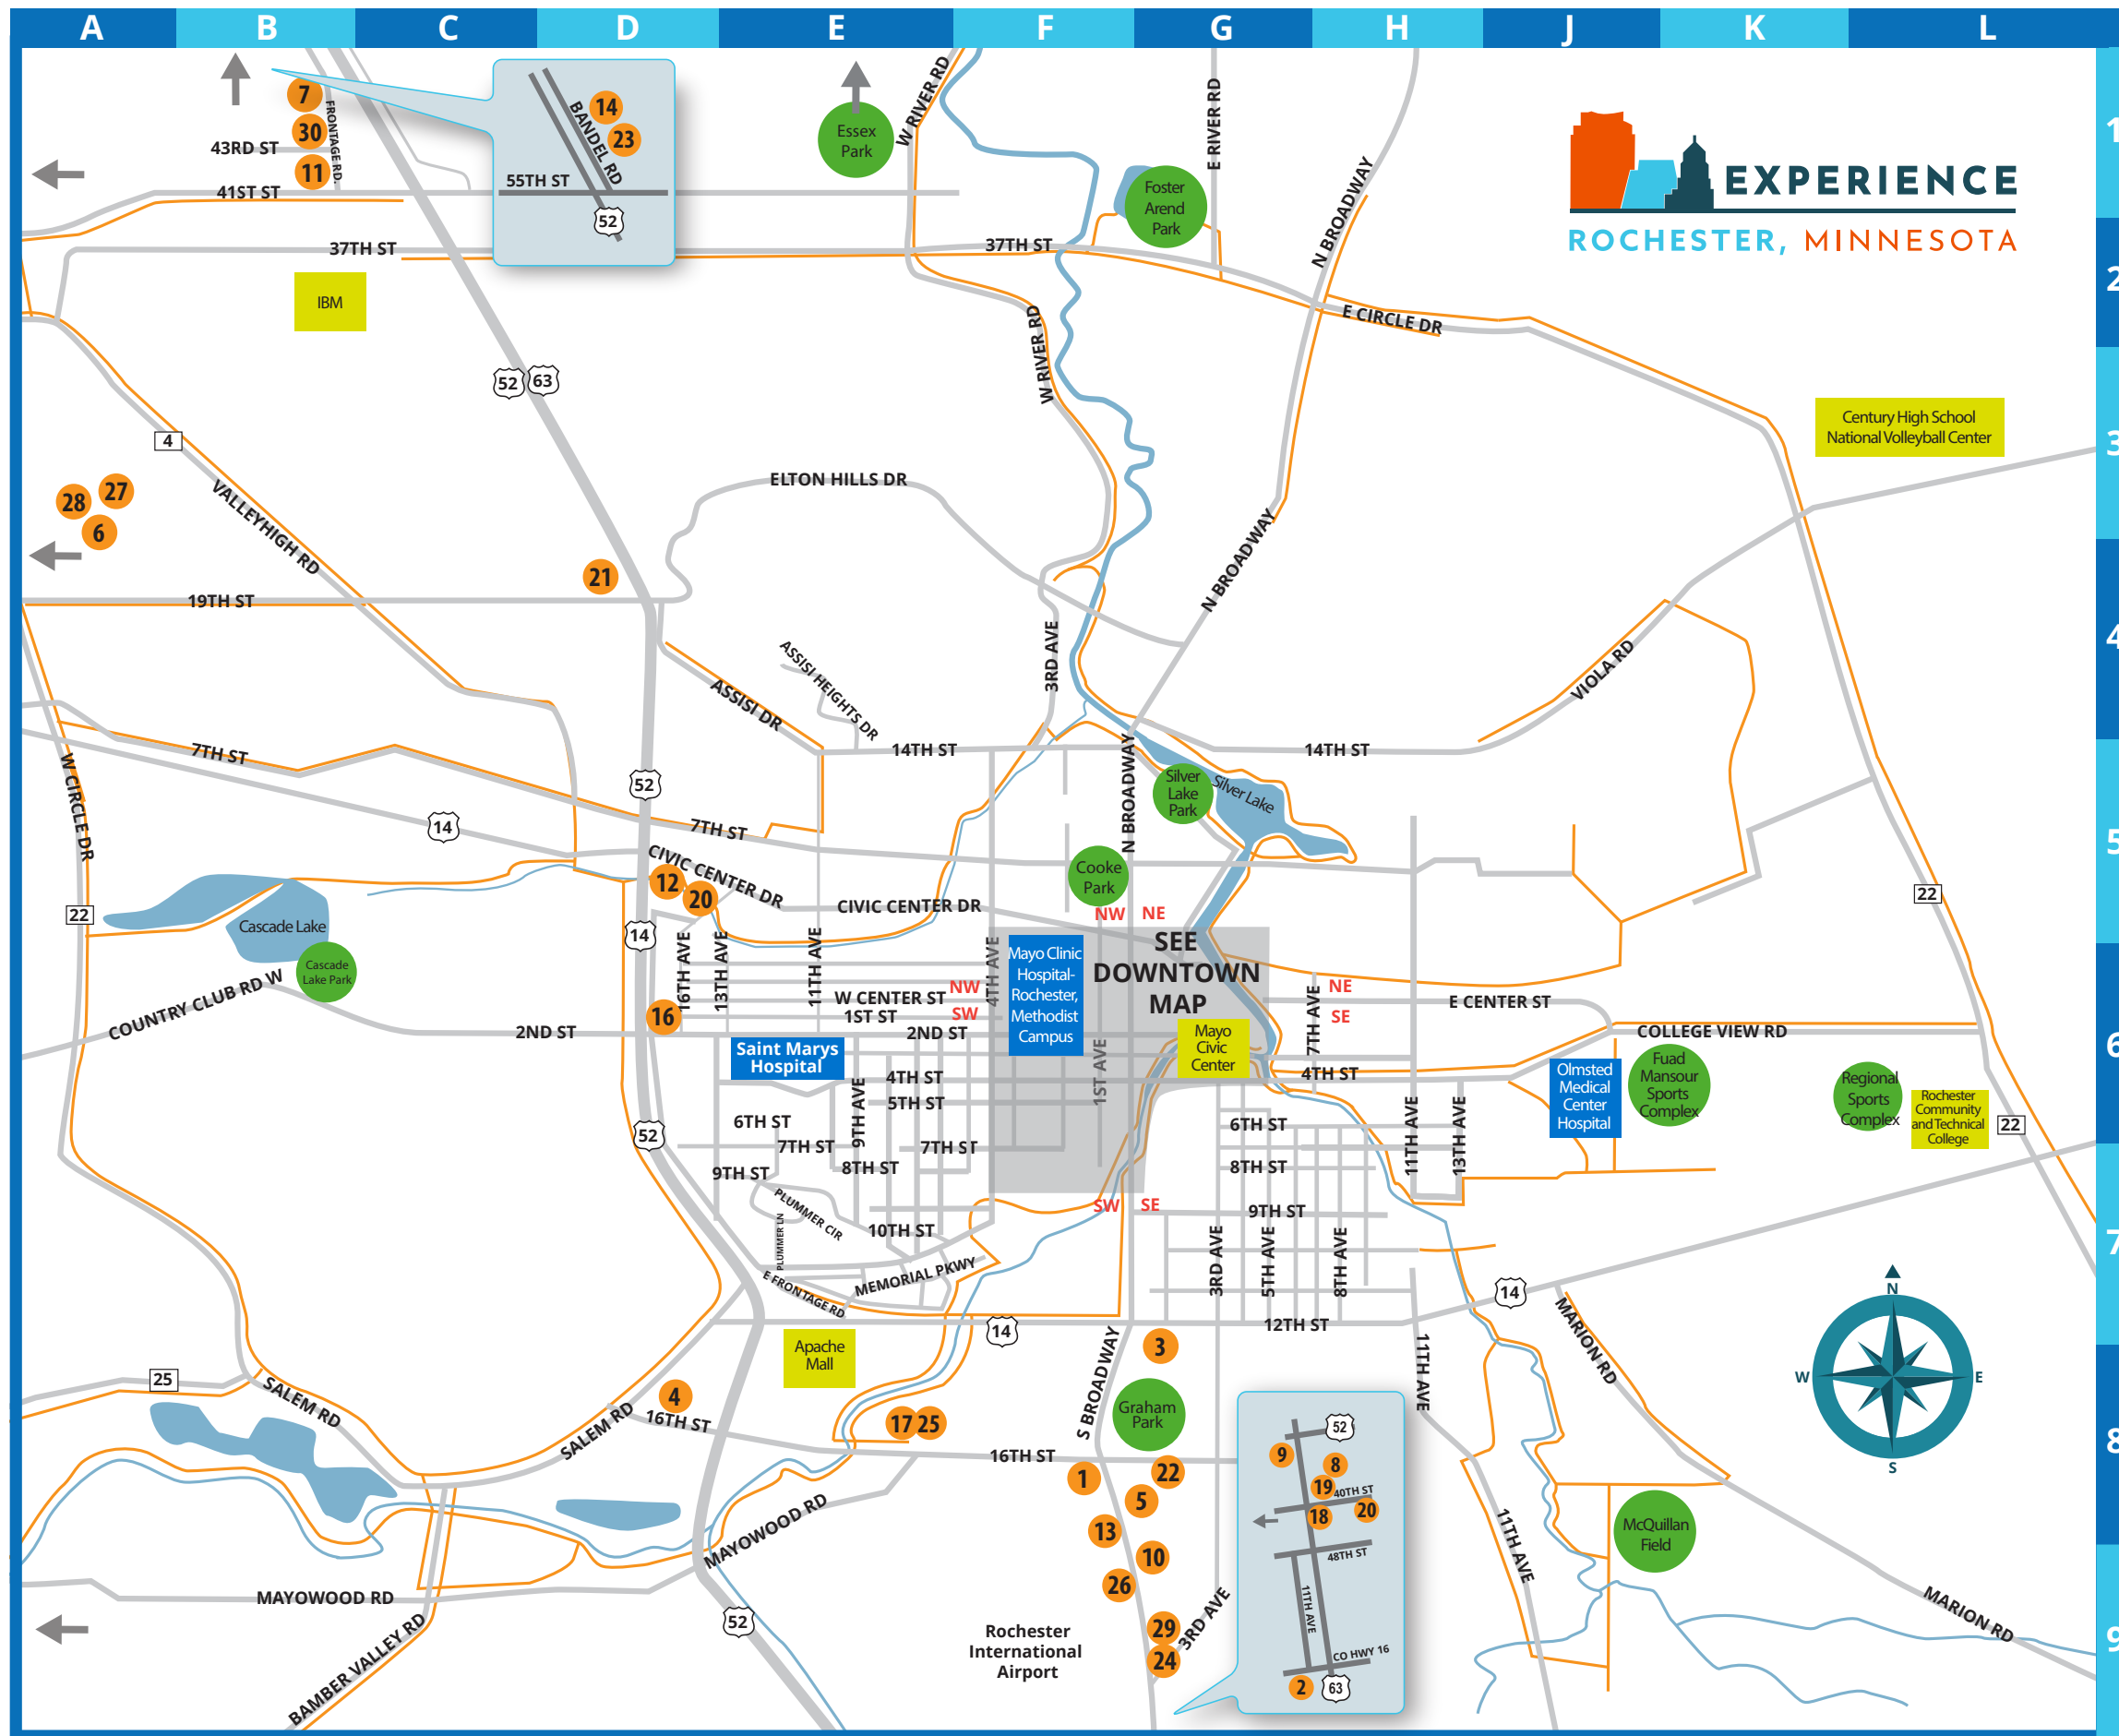

- PARKS & PLAZAS**
- D-2 Annenberg Plaza
 - B-3 Central Park
 - D-1 Feith Family Statuary Park
 - G-4 Hazama Park
 - E-1 Joanne M. Yampol Courtyard
 - E-6 Mayo Memorial Park
 - G-2 Soldiers Field Memorial Park

- HOUSES OF WORSHIP**
- D-1 Calvary Episcopal Church
 - F-1 Christ United Methodist Church
 - C-3 Rochester Islamic Center
 - D-1 St. John's Catholic Church

PEDESTRIAN SKYWAYS & SUBWAYS

Rochester's downtown pedestrian skyway and underground walkways (subway) provide access to more than 2,200 hotel rooms, Mayo Clinic, the Mayo Civic Center, more than 5,000 parking spaces, shopping, dining, entertainment, and services.

P PARKING INFORMATION

Park FREE in public city ramps for the first hour and 5 p.m. until 2:30 a.m. weekdays. Parking is also free on weekends.

i VISITOR INFORMATION CENTER

Visitor information can be found at the Experience Rochester Information center on the second floor of the Mayo Civic Center (D5). It is open year-round from 8 a.m. to 5 p.m., Monday – Friday.

Visitor information is available at ExperienceRochesterMN.com and at the Experience Rochester information booth which is open seasonally, weather permitting, in Peace Plaza.

MAYO CLINIC HOSPITAL SAINT MARYS CAMPUS HOTELS