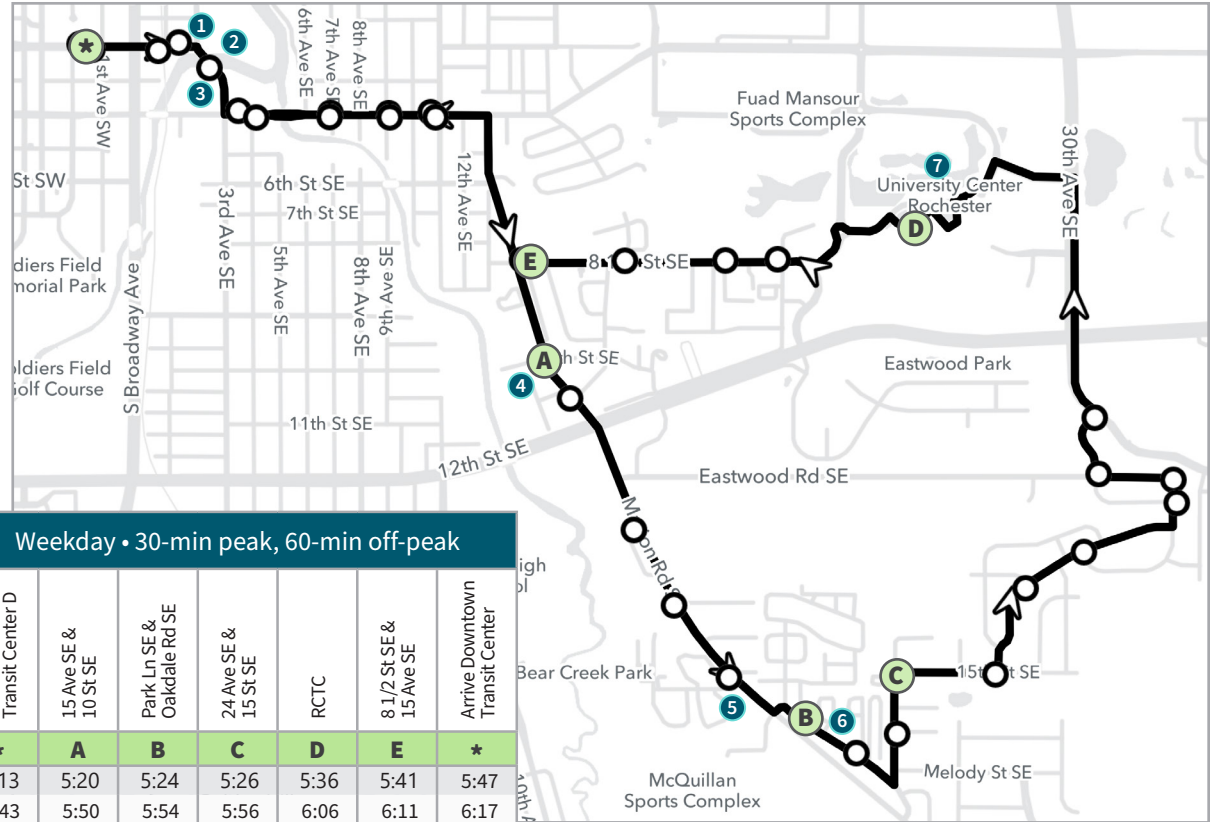

ROUTE 204

Effective 6/2/24

Public Library, Government Center, Mayo Civic Center, Cub Foods, 15 Ave. SE, Marion Rd., Longfellow Elementary, Parkside, Rose Dr. SE, 30 Ave SE, Rochester Community & Technical College

Hours of Service

Monday-Friday:
5 a.m. to 10:30 p.m.

Saturday, Sunday, and Holidays:
6:30 a.m. to 7:30 p.m.

Start and end times vary by route.

Contact

Rochester Public Transit

4300 East River Road NE
Rochester, MN 55906

Office hours:
Mon-Fri 8 a.m. to 4:30 p.m.

Customer Service:
507-328-RIDE (7433)
rpt@rochestermn.gov

Weekday • 30-min peak, 60-min off-peak						
Depart Downtown Transit Center D	15 Ave SE & 10 St SE	Park Ln SE & Oakdale Rd SE	24 Ave SE & 15 St SE	RCTC	8 1/2 St SE & 15 Ave SE	Arrive Downtown Transit Center
*	A	B	C	D	E	*
5:13	5:20	5:24	5:26	5:36	5:41	5:47
5:43	5:50	5:54	5:56	6:06	6:11	6:17
6:13	6:20	6:24	6:26	6:36	6:41	6:47
6:43	6:50	6:54	6:56	7:06	7:11	7:17
7:13	7:20	7:24	7:26	7:36	7:41	7:47
7:43	7:50	7:54	7:56	8:06	8:11	8:17
8:13	8:20	8:24	8:26	8:36	8:41	8:47
8:43	8:50	8:54	8:56	9:06	9:11	9:17
9:19	9:26	9:30	9:32	9:42	9:47	9:53
10:19	10:26	10:30	10:32	10:42	10:47	10:53
11:19	11:26	11:30	11:32	11:42	11:47	11:53
12:19	12:26	12:30	12:32	12:42	12:47	12:53
1:19	1:26	1:30	1:32	1:42	1:47	1:53
2:19	2:26	2:30	2:32	2:42	2:47	2:53
2:37	2:44	2:48	2:50	3:00	3:05	3:11
3:07	3:14	3:18	3:20	3:30	3:35	3:41
3:37	3:44	3:48	3:50	4:00	4:05	4:11
4:07	4:14	4:18	4:20	4:30	4:35	4:41
4:37	4:44	4:48	4:50	5:00	5:05	5:11
5:07	5:14	5:18	5:20	5:30	5:35	5:41
5:37	5:44	5:48	5:50	6:00	6:05	6:11
6:07	6:14	6:18	6:20	6:30	6:35	6:41
6:37	6:44	6:48	6:50	7:00	7:05	7:11

LEGEND

- Direction
- Bus Stop
- Timepoint
- Alt. Route
- Park & Ride

POINTS OF INTEREST

- Public Library
- Government Center
- Mayo Civic Center
- Cub Foods
- Longfellow Elementary
- Parkside
- RCTC

Route 204 will stop at RCTC Park & Ride in the afternoons by request.