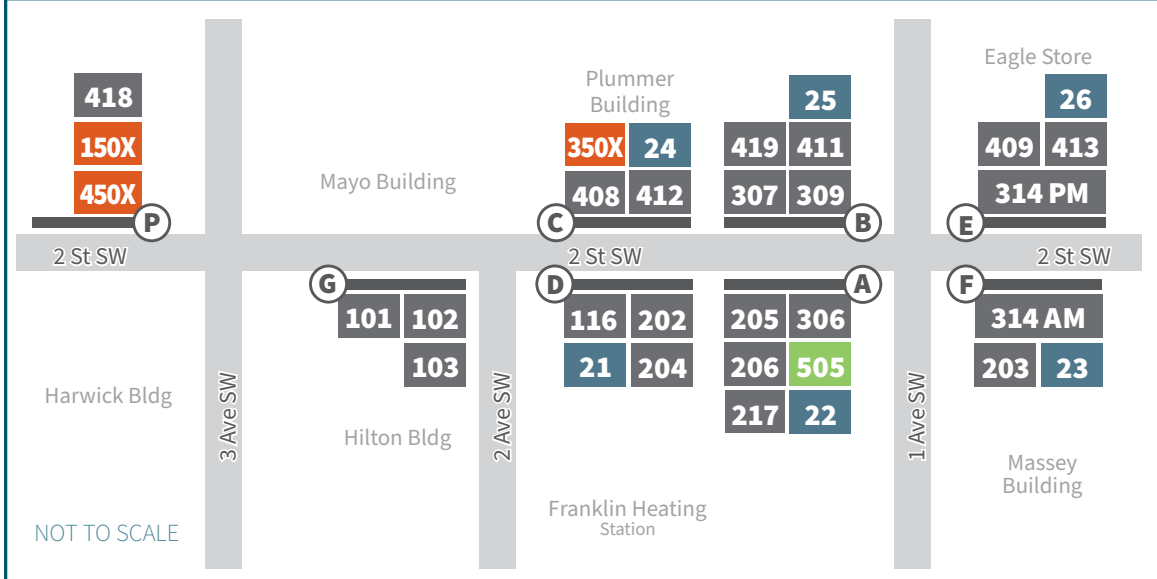

DOWNTOWN TRANSIT CENTER

Effective 6/2/24