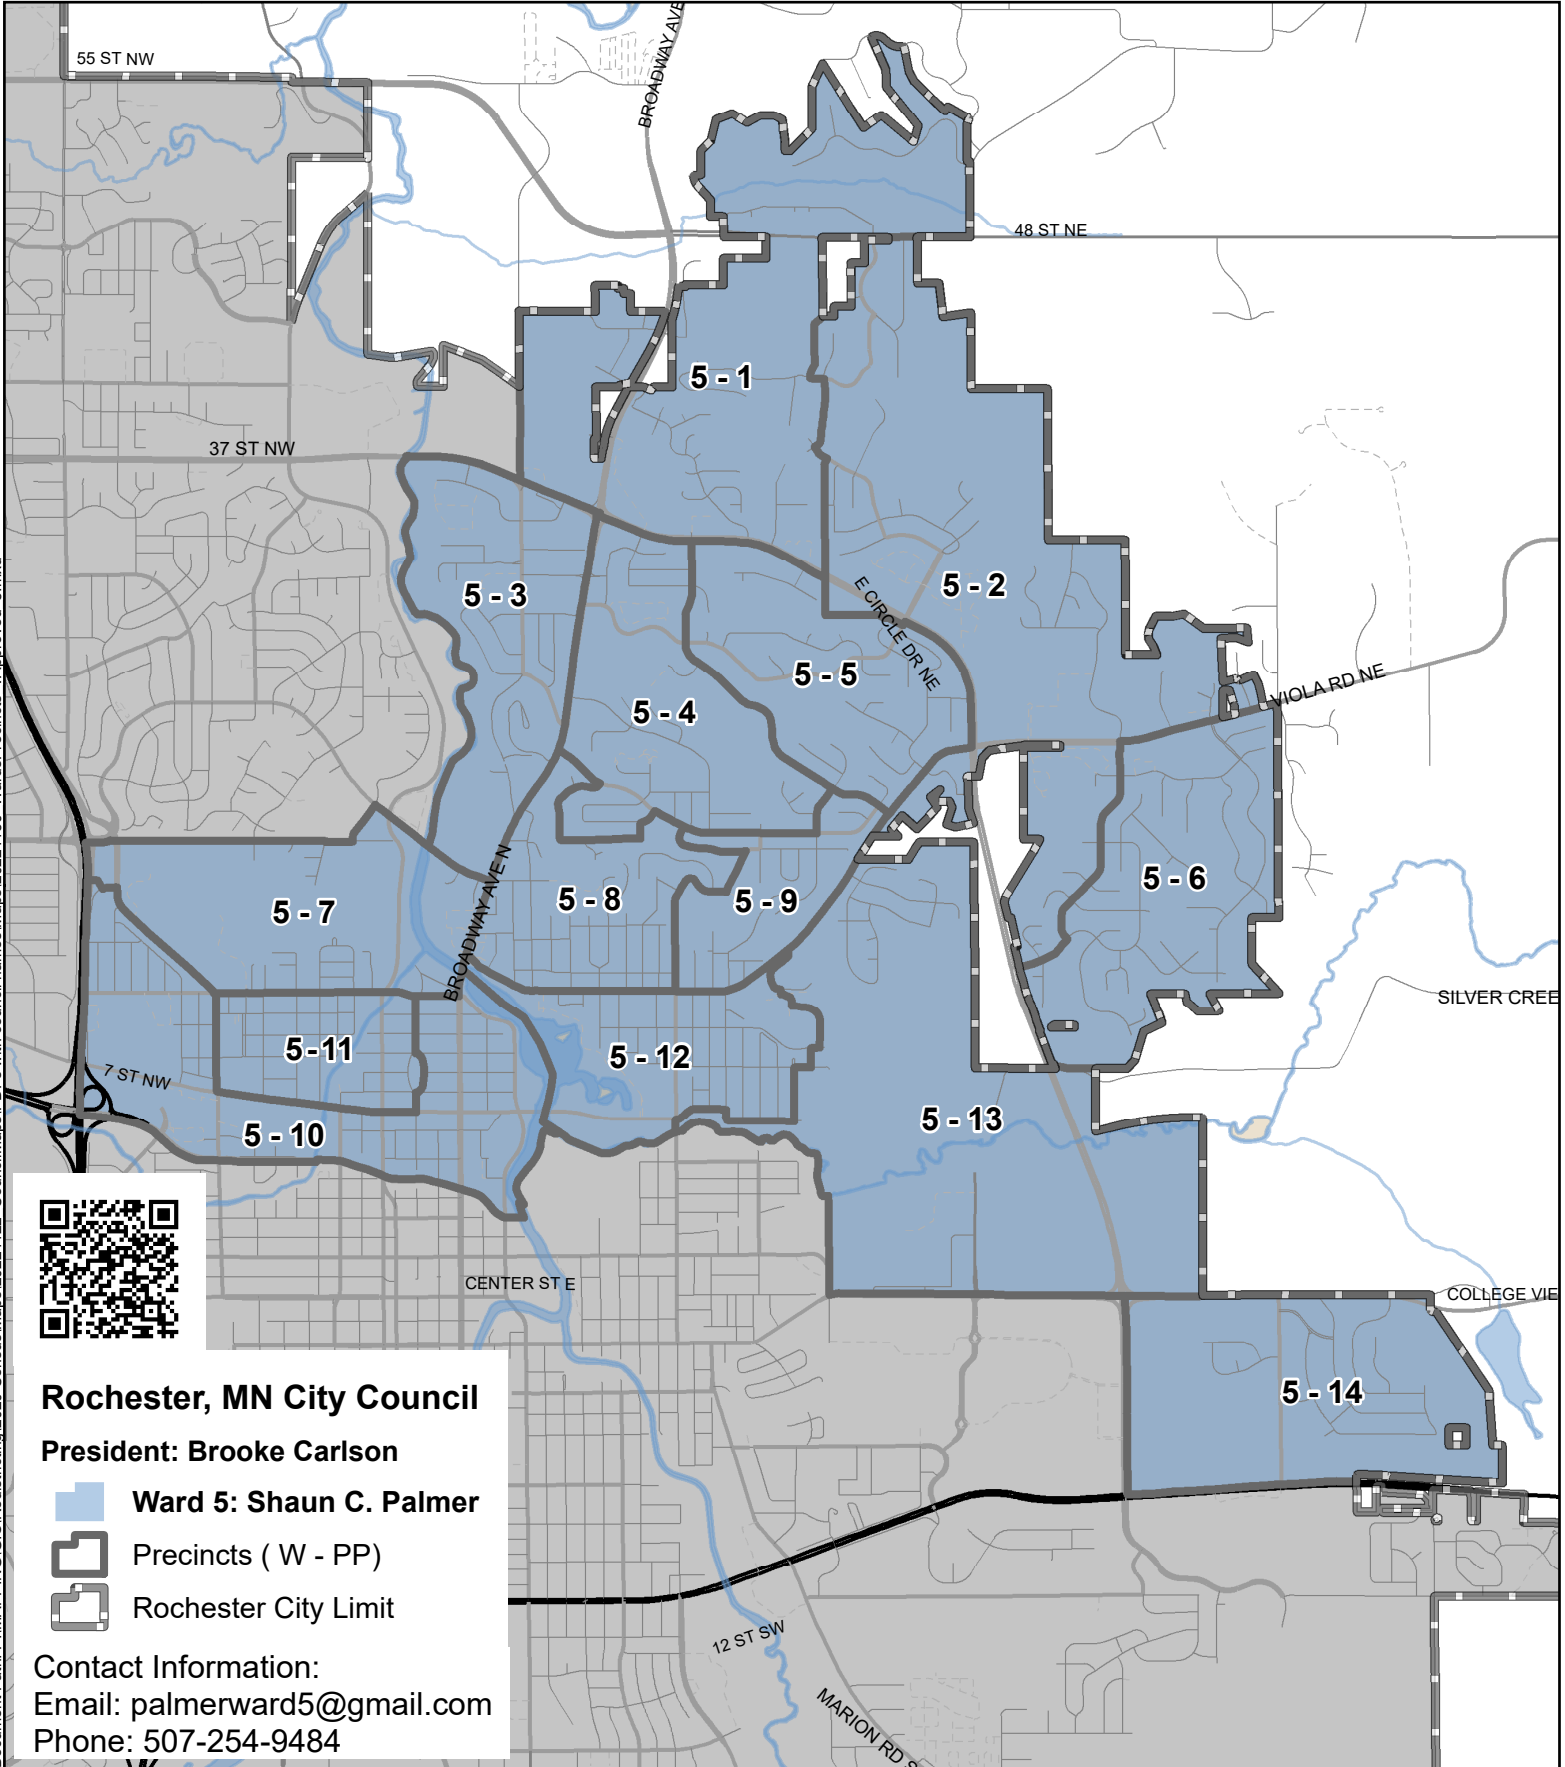

Ward and Precinct Boundaries - 2023

Document Path: P:\MAPPING\GIS\Redistricting\2020_Census\Maps\PDFs with council names\Maps\2022\1130_WardsPrecincts_vApproved_5.mxd

City of Rochester, MN
 Date created: 11/30/2022

Data contained has not been field verified and should be used as reference only. It is the user's responsibility for field verifying elevations, locations, dimensions, etc. to conduct detailed design.

The City of Rochester specifically disclaims all warranties, express or implied, including but not limited to implied warranties of fitness for a particular purpose, with respect to the information contained on this map. The City of Rochester shall have no liability with respect to any loss or damage directly or indirectly arising out of the use of this data.