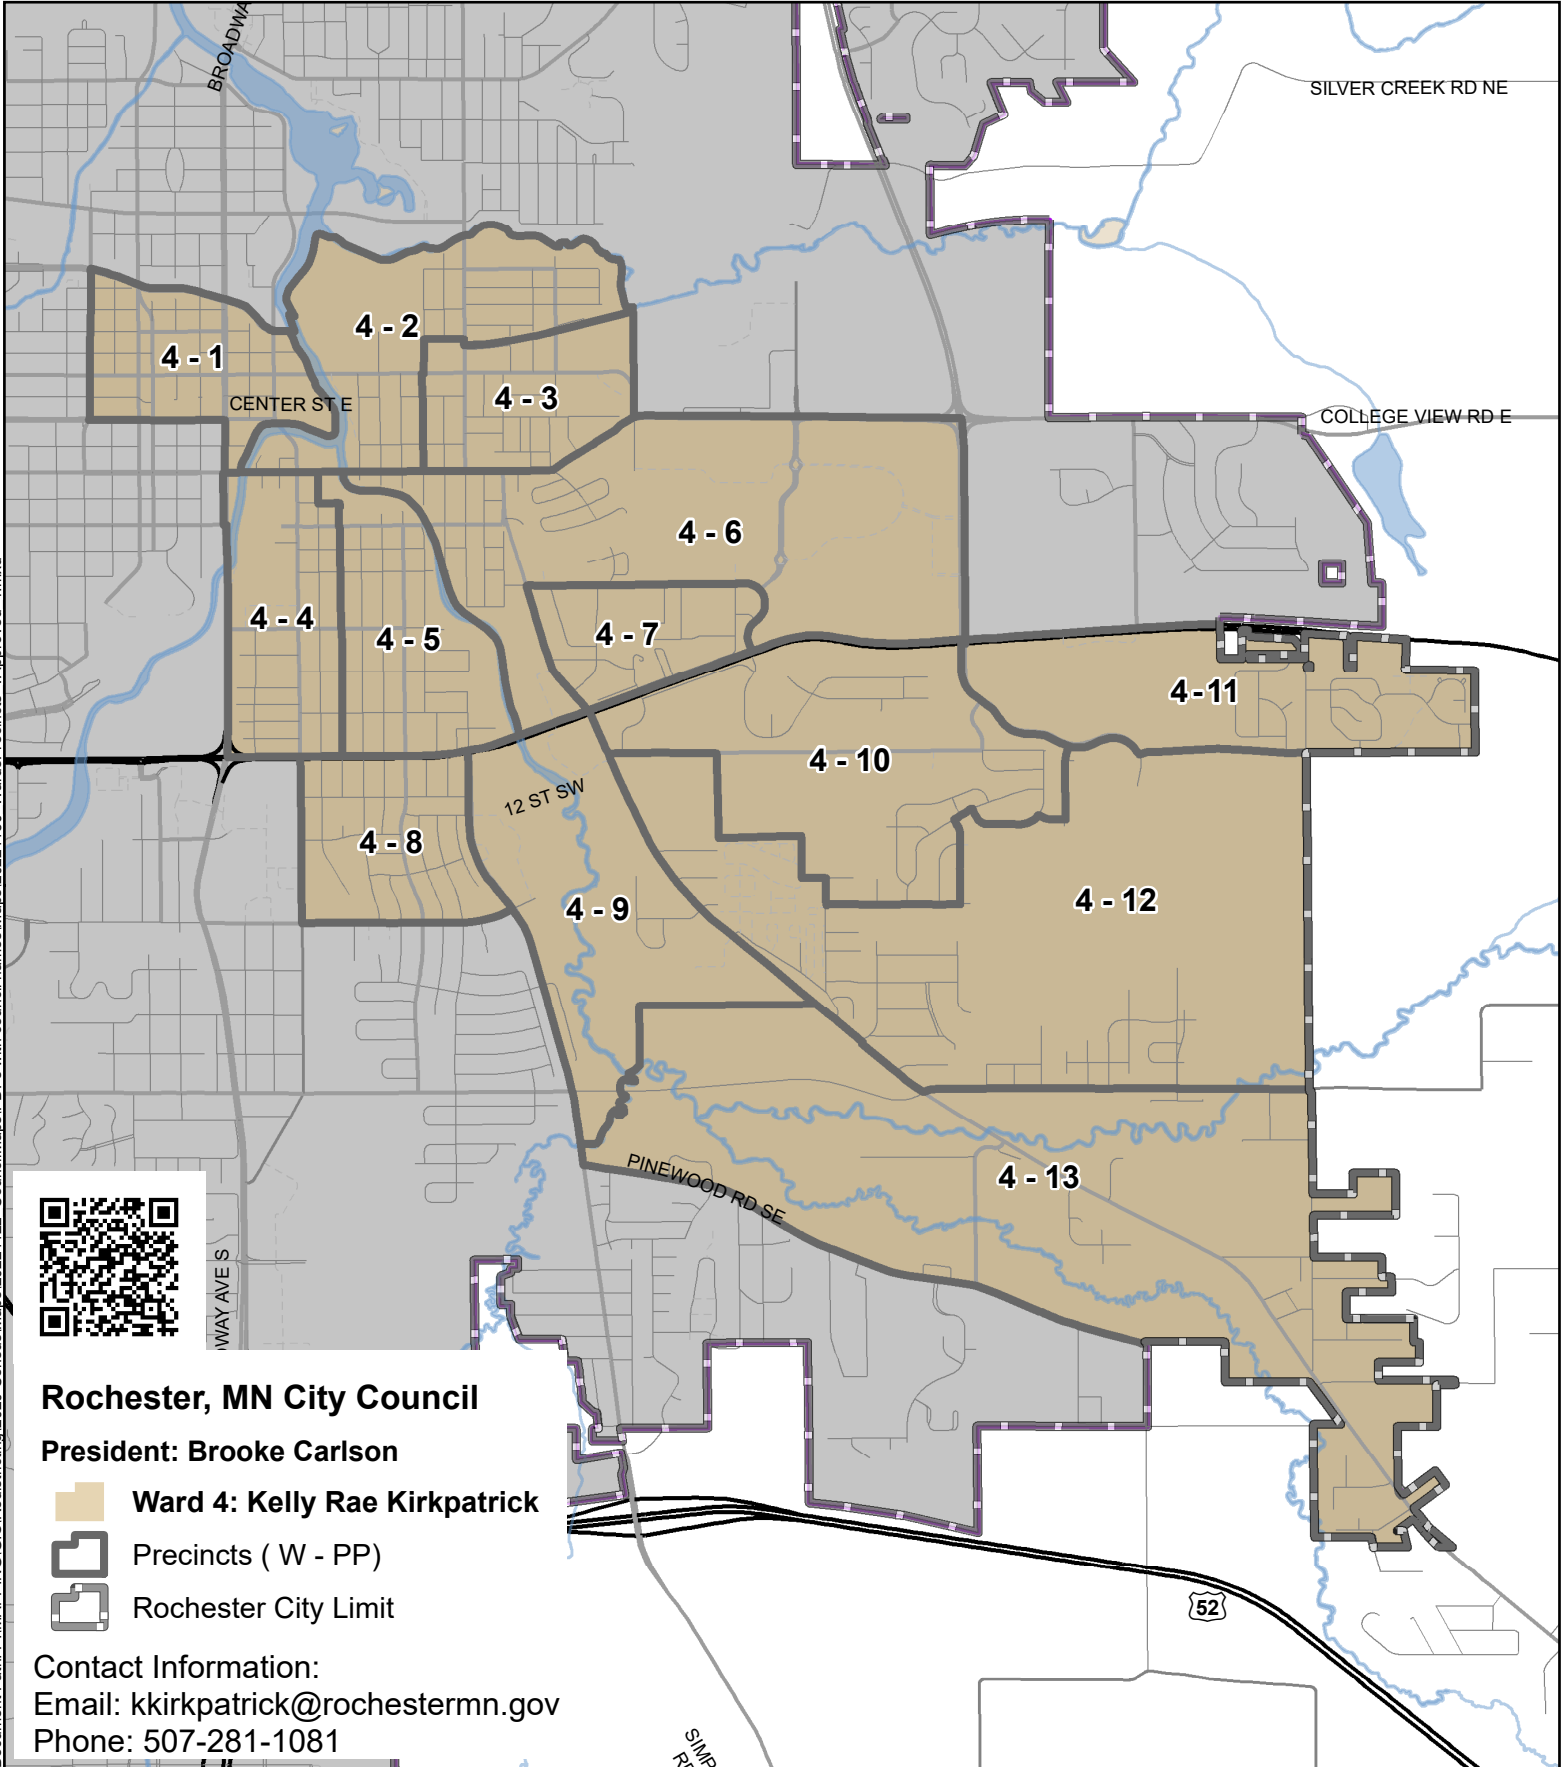

Ward and Precinct Boundaries - 2023

Document Path: P:\MAPPING\GIS\Redistricting\2020_Census\Maps\2022\1122_Council\Maps\PDFs with council names\Maps\2022\1130_Wards\Precincts_VApproved_4.mxd

City of Rochester, MN
 Date created: 11/30/2022

Data contained has not been field verified and should be used as reference only. It is the user's responsibility for field verifying elevations, locations, dimensions, etc. to conduct detailed design.

The City of Rochester specifically disclaims all warranties, express or implied, including but not limited to implied warranties of fitness for a particular purpose, with respect to the information contained on this map. The City of Rochester shall have no liability with respect to any loss or damage directly or indirectly arising out of the use of this data.