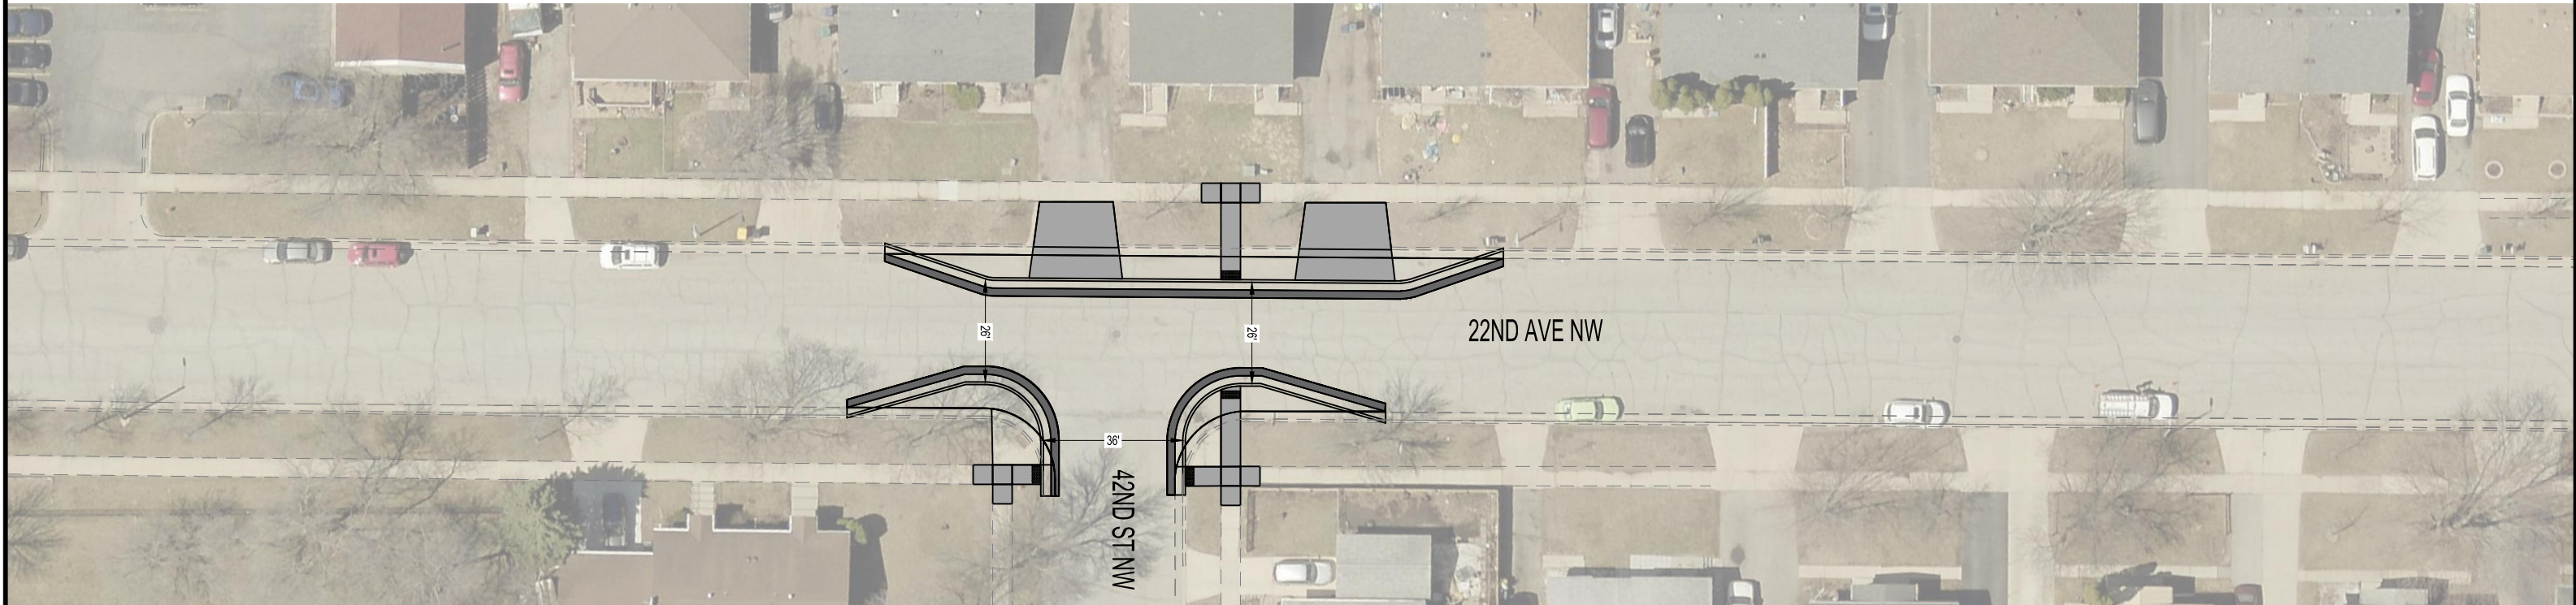

FIGURE 1: TRAFFIC CALMING ON 22 AVE NW

4001 W River Parkway NW
Suite 100 - DSIC
Rochester, MN 55901
Phone: (507) 328-2400
Fax: (507) 328-2401

22 AVE NW & 42 ST NW

22 AVE NW & 44 ST NW

FIGURE 1: TRAFFIC CALMING ON 22 AVE NW