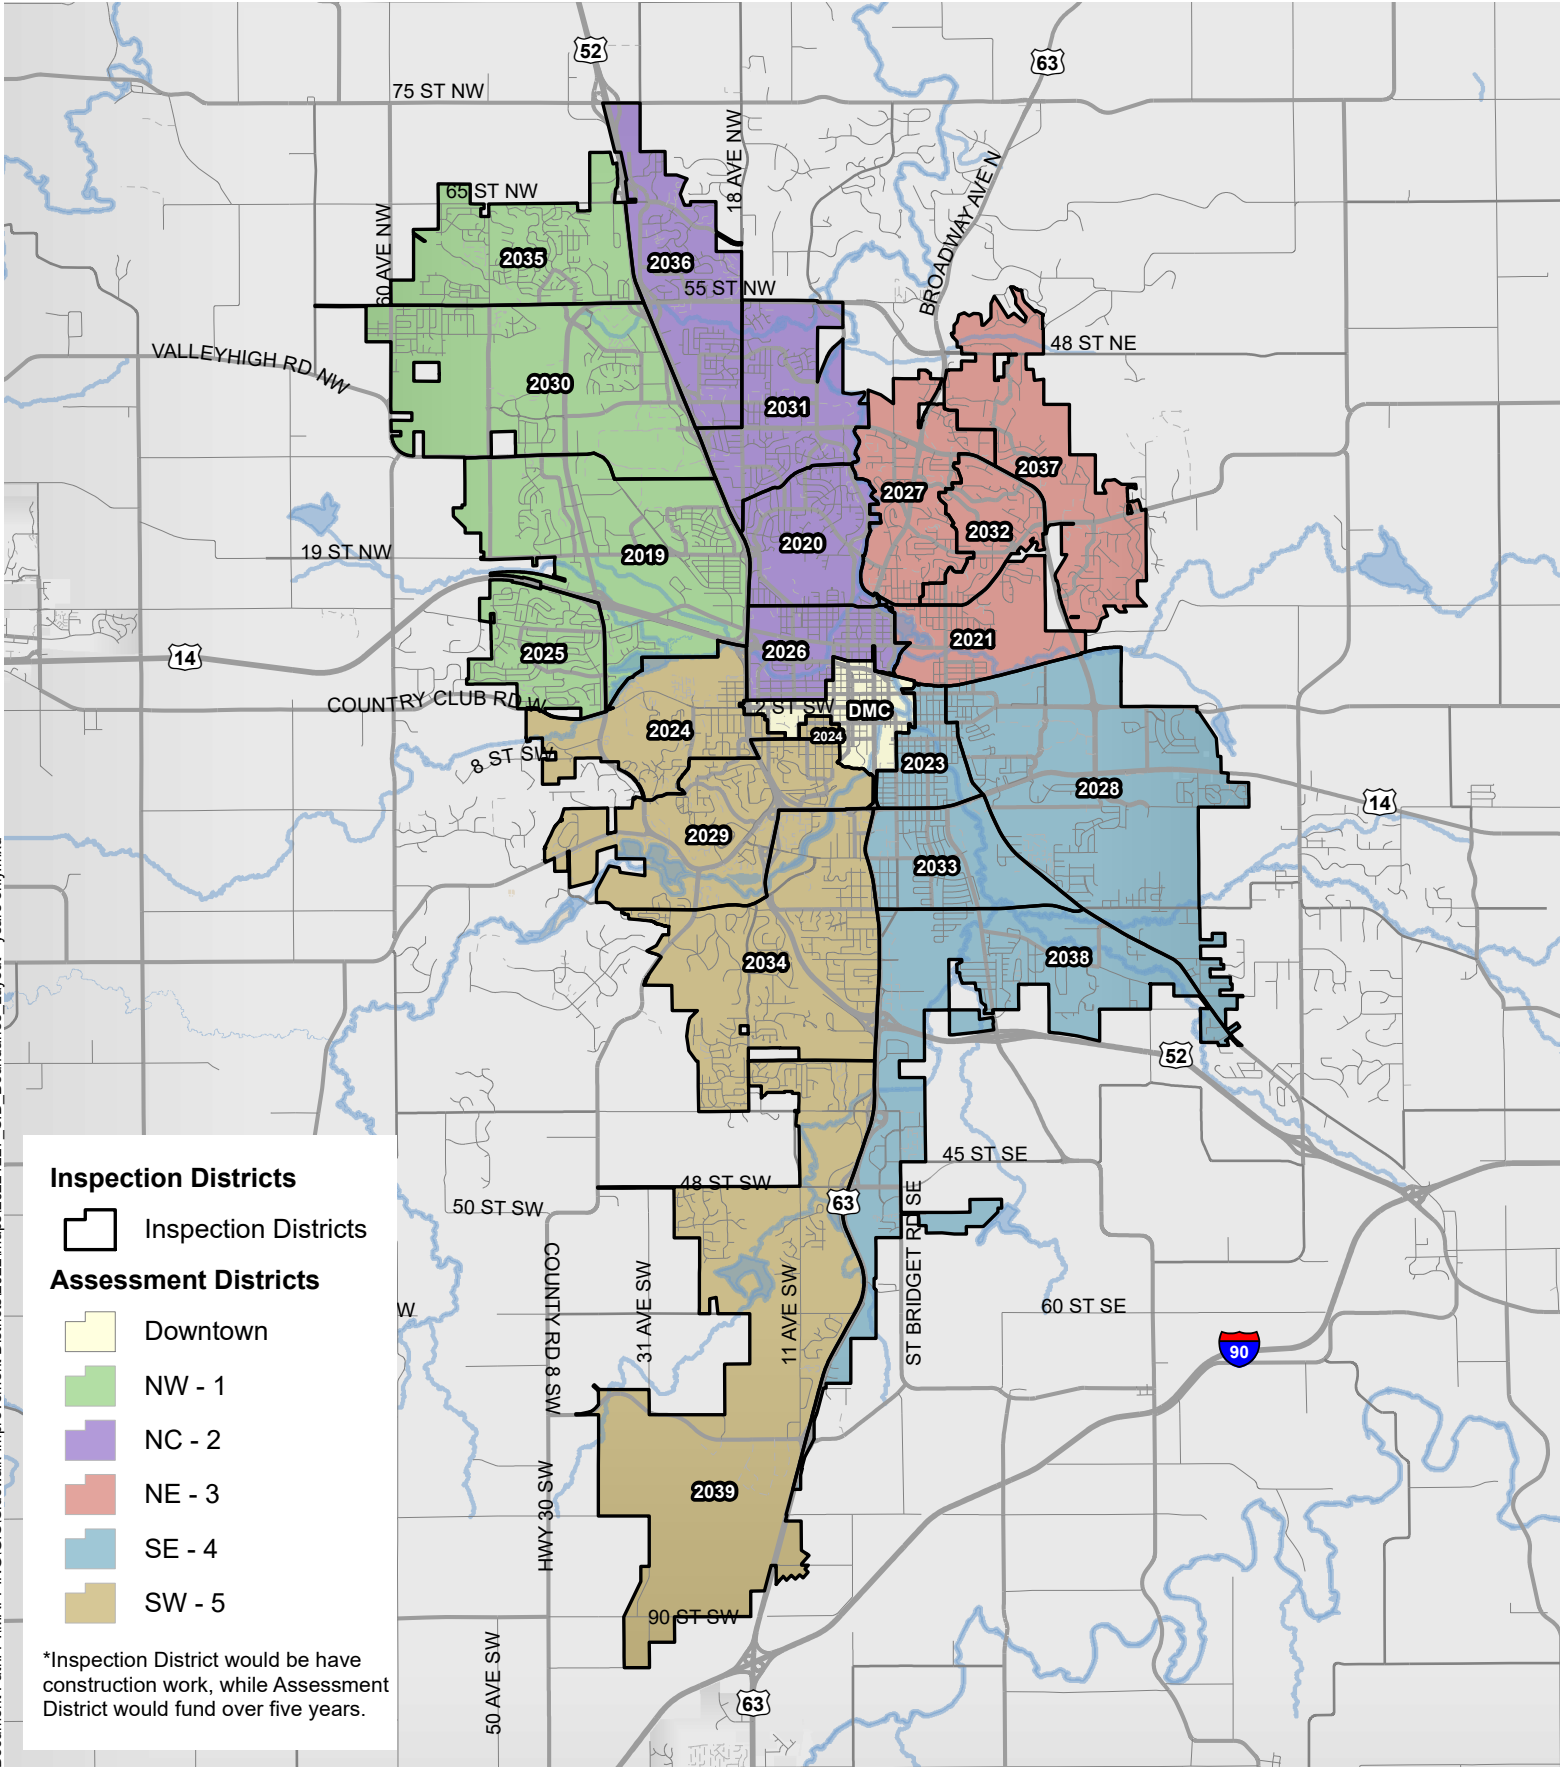

Sidewalk Improvement Districts

Document Path: P:\MAPPING\GIS\Sidewalk Improvement Districts\2022\maps\2022\1227_SID_Boundaries_Layout - years only.mxd