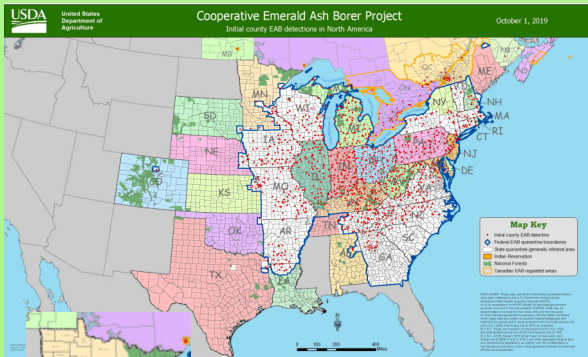

## BACKGROUND

1/2 inch long jewel beetle native to Asia. It was first found in the US in Michigan in 2002. While it causes little damage in its native region, it has become invasive in the US and detrimental to our ash trees.

Green ash

White ash

## IS EAB HERE?

EAB was discovered in the Rochester area in August of 2014. While many companies sell EAB treatments that are successful, they do not solve the EAB problem.

Want to help slow the spread?