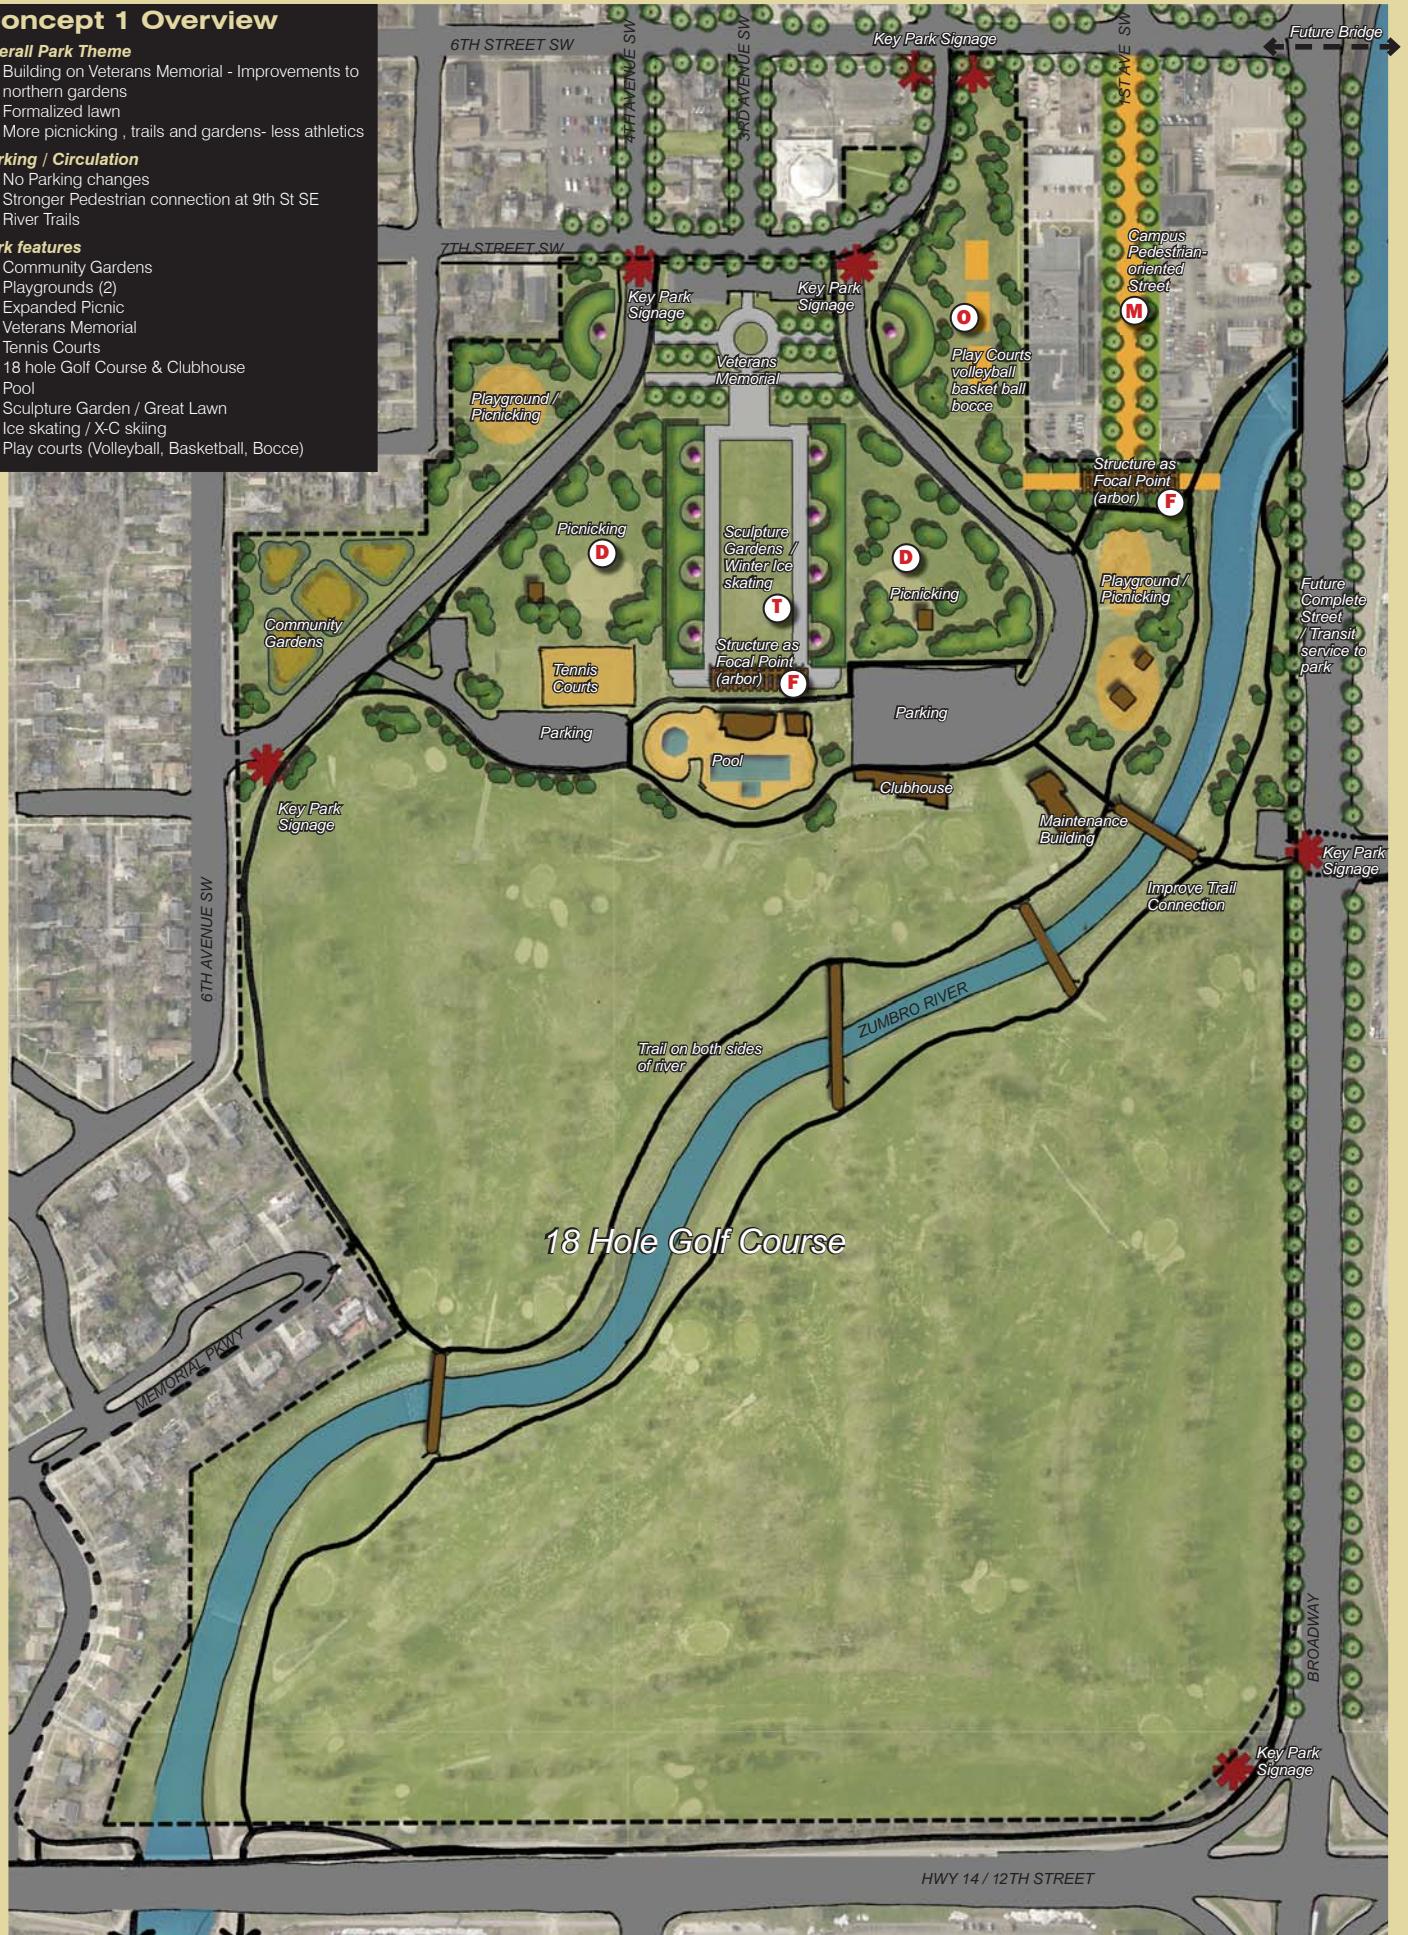

Concept 1 Overview

Overall Park Theme

- Building on Veterans Memorial - Improvements to northern gardens
- Formalized lawn
- More picnicking, trails and gardens- less athletics

Parking / Circulation

- No Parking changes
- Stronger Pedestrian connection at 9th St SE
- River Trails

Park features

- Community Gardens
- Playgrounds (2)
- Expanded Picnic
- Veterans Memorial
- Tennis Courts
- 18 hole Golf Course & Clubhouse
- Pool
- Sculpture Garden / Great Lawn
- Ice skating / X-C skiing
- Play courts (Volleyball, Basketball, Bocce)

Soldiers Memorial Field Park

Master Plan

Rochester, Minnesota

March 13, 2014

COLLABORATIVE DesignGroup, inc.

Hoisington Koehler Group Inc.

CONCEPT 1