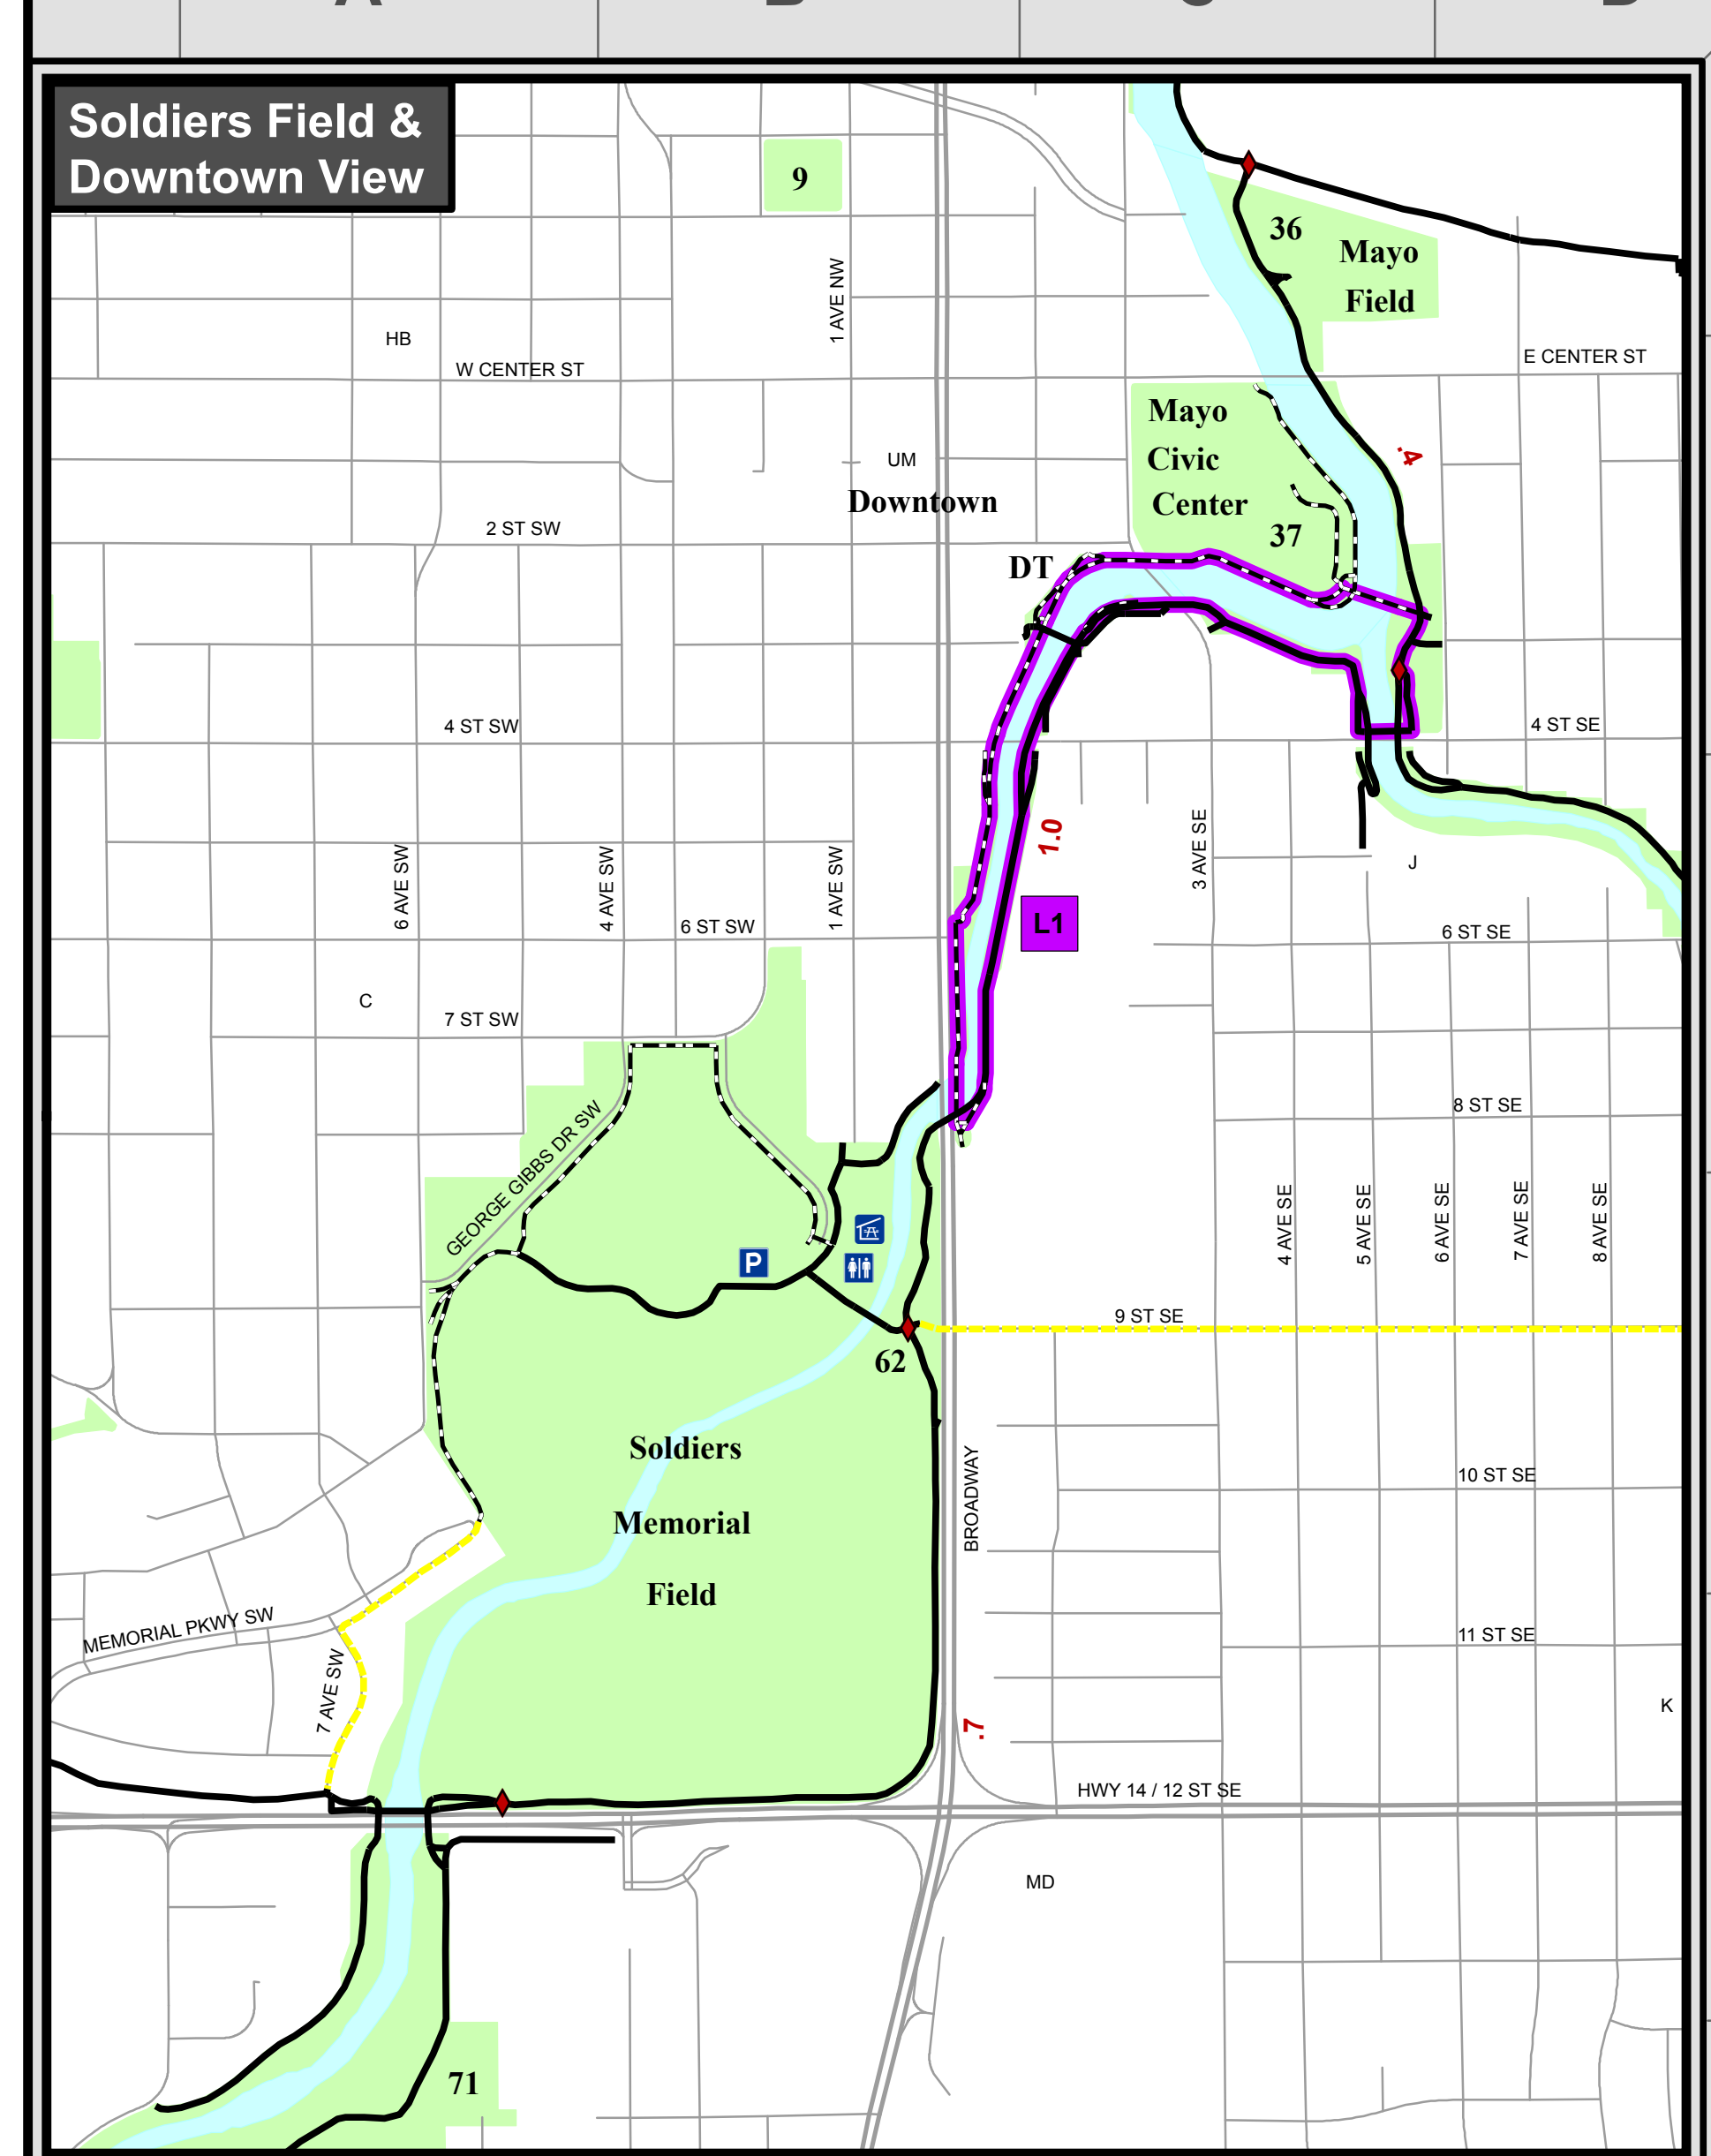

Legend

- Main Trail
- Side trails, sidewalk connections, park drive, or neighborhood sidewalk/street connections
- Street Bike Routes
- Tick marks with distance in miles between.
- Parks - numbers correspond to the listing below.
- UM Schools - letters correspond to listing below. Exceptions: DT (Downtown) & MW (Maywood) are access locations.
- Parking, Picnic Shelters, Restrooms* *restrooms are seasonal

Trail Loops*

- Downtown (1.6 miles)
- Silver Lake (1.8 miles)

There are many more loops to choose from on the Park & Recreation Department Website. Visit www.rochestermn.gov/departments/park to find one near you!

*Trail Loops are only shown in the inset maps of Soldiers Field, Downtown & Silver Lake.
Note: Sometimes a combination of main trails, sidewalks and street routes are used to create a Trail Loop.

Comments or Suggestions regarding the trail system should be submitted to:

Rochester Park & Recreation Dept.
201 4 Street S.E., Room 150
Rochester, MN 55904
(507) 328-2625

--- or ---
Department of Public Works
201 4 Street S.E., Room 108
Rochester, MN 55904
(507) 328-2400

www.RochesterMN.gov

This map and individual detail sheets of more loops can be viewed and downloaded from the Park & Recreation Department website. Go to the above webpage, hover on Departments to display a list, click on Parks & Recreation, and then click on Trails in the left navigation bar.

1. **Major Access Points**
2. The list below shows our major trail access points. (map index)
3. DT Downtown (G8)
   - 37 Mayo Civic Center (H7)
   - 36 Mayo Field (H7)
   - Soldiers Memorial Field (G8)
   - 62 Silver Lake (H7)
   - Slattery (H8)
   - 6 Bear Creek (H9)
   - McCulligan Field (J9)
   - 38 John Withers Sports Complex (F9)
   - MW Maywood (D9)
   - 8 Cascade Lake (E/F7)
   - 33 Kutzky (F/G7)
   - 13 Cooke (G7)
   - 52 Quarry Hill (J7)
   - 24 Foster Arend (G5)
   - 68 Watson Sports Complex (F/G4)
   - Essex (F/G4)
   - 48 White Oaks (D3)
   - 53 Recreation Center (G6)