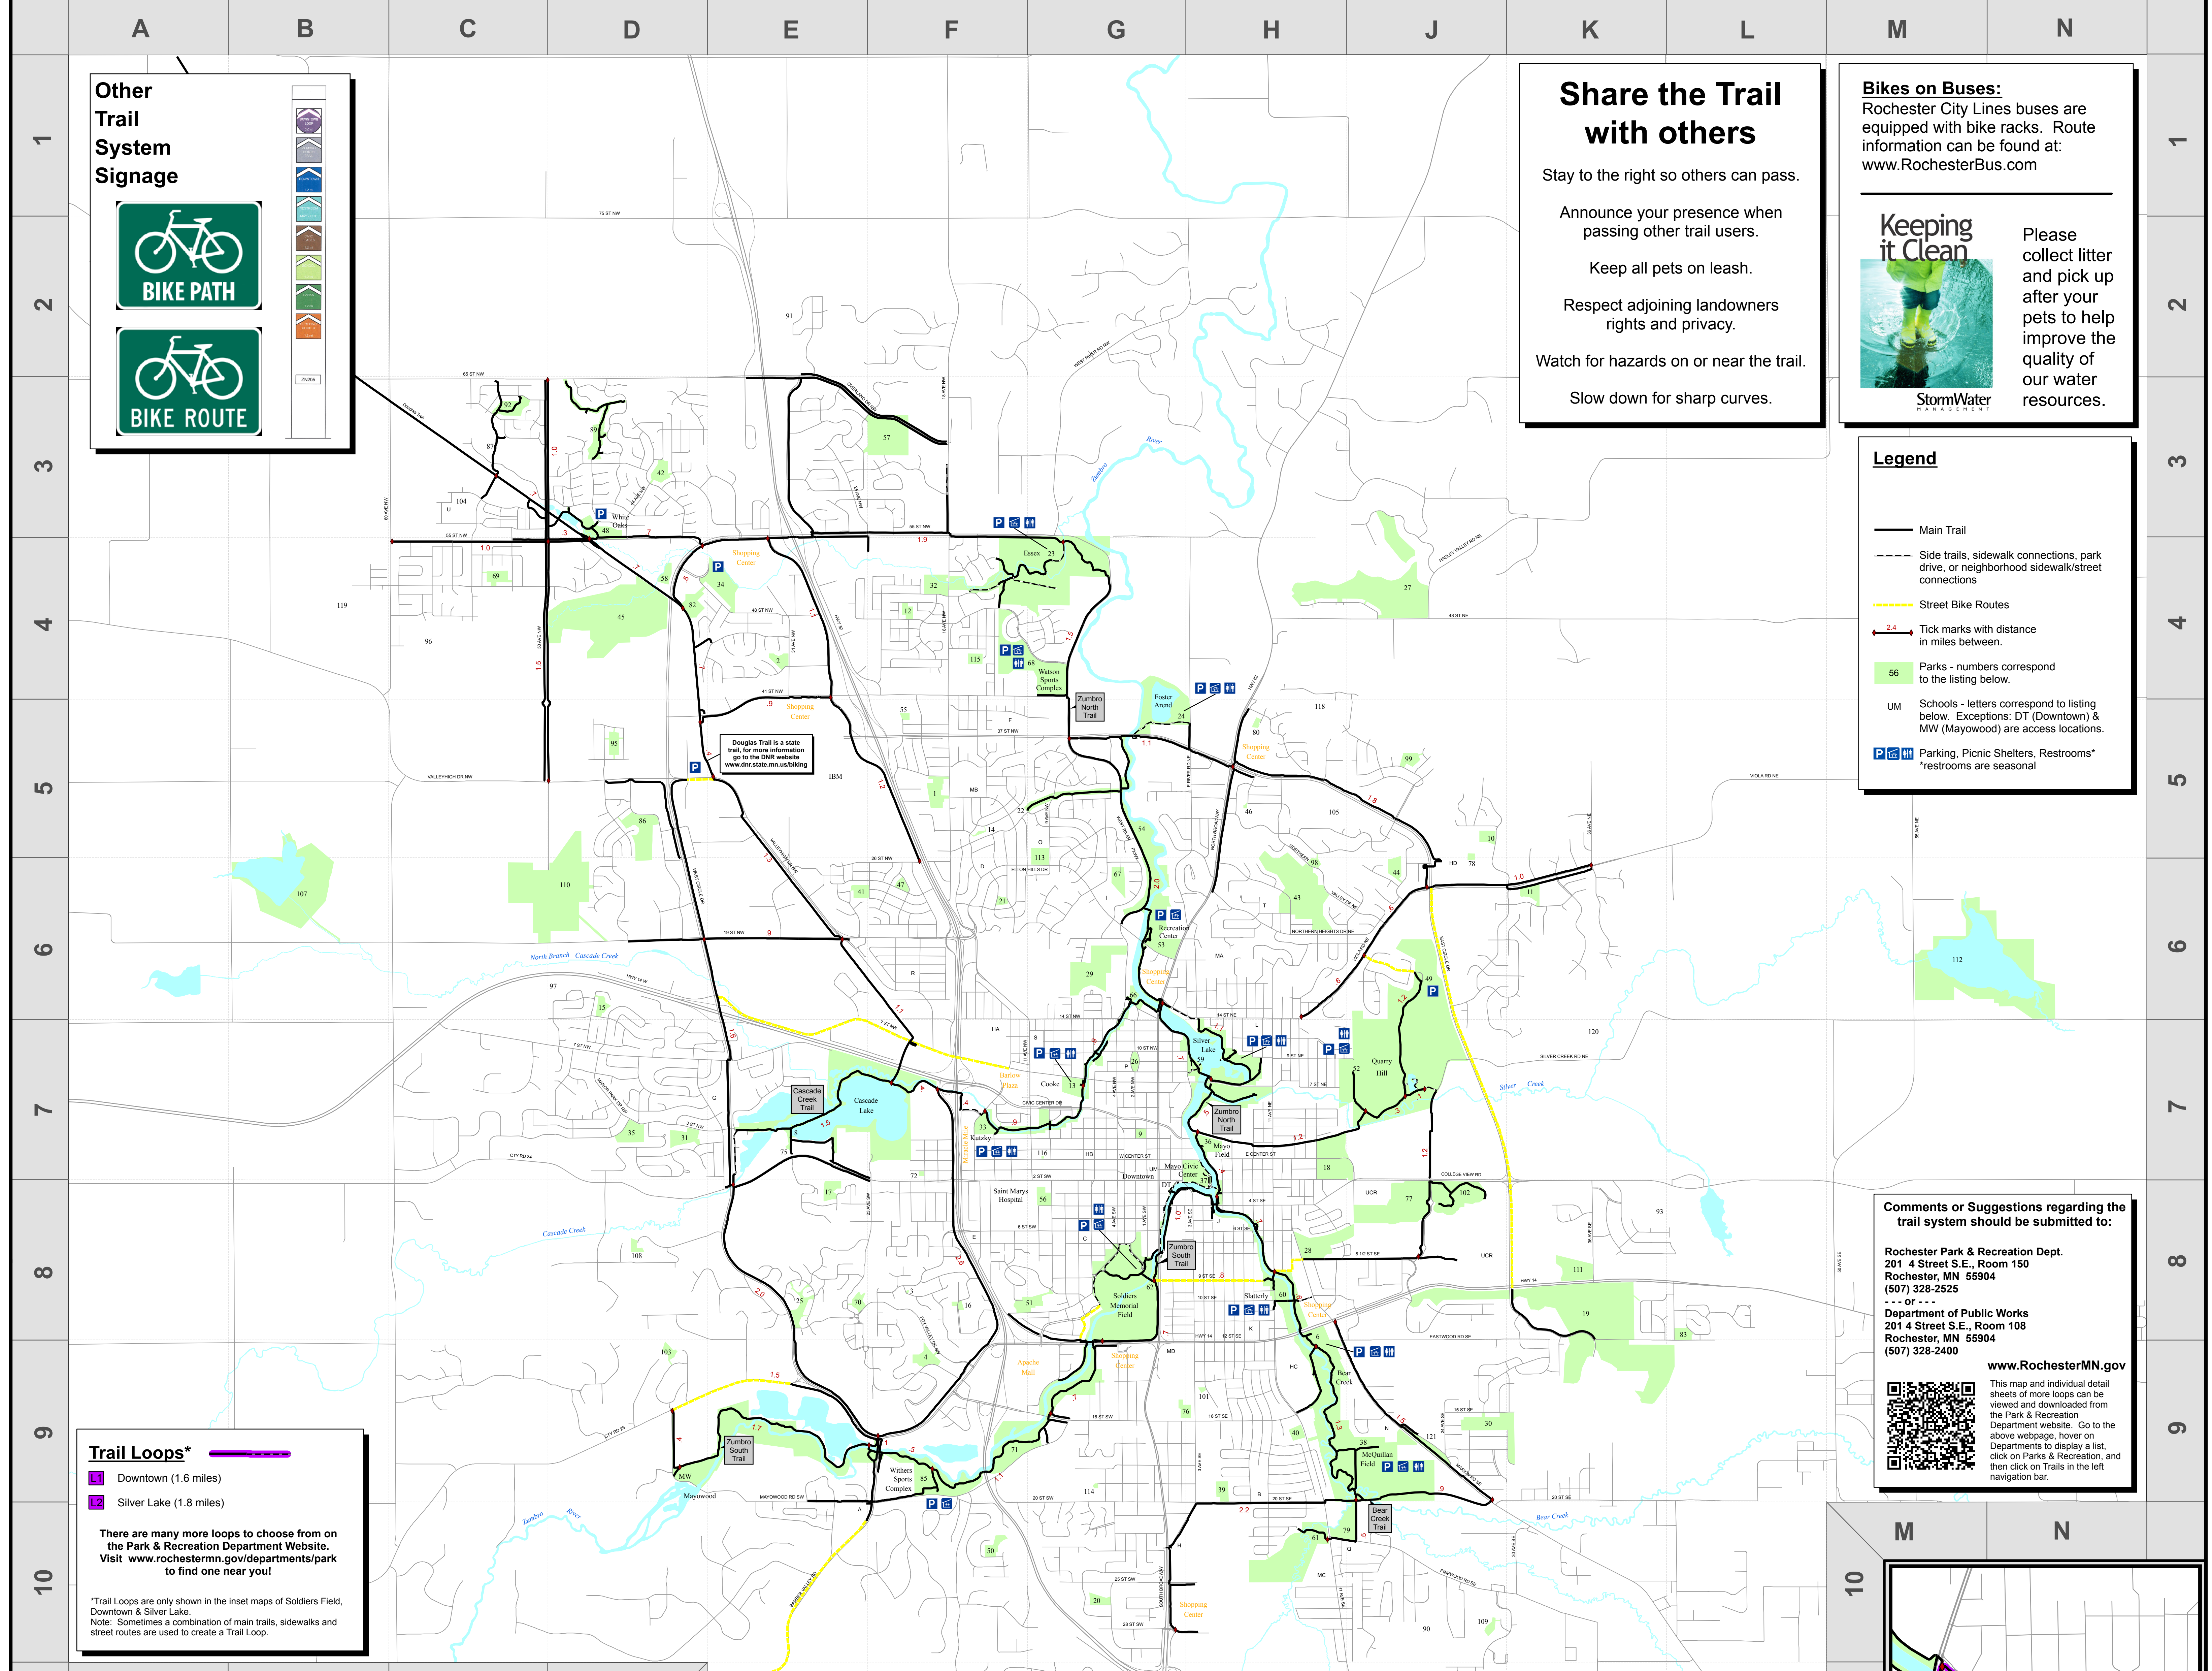

Legend

- Main Trail
- Side trails, sidewalk connections, park drive, or neighborhood sidewalk/street connections
- Street Bike Routes
- Tick marks with distance in miles between.
- Parks - numbers correspond to the listing below.
- UM Schools - letters correspond to listing below. Exceptions: DT (Downtown) & MW (Maywood) are access locations.
- Parking, Picnic Shelters, Restrooms* *restrooms are seasonal

Trail Loops*

- Downtown (1.6 miles)
- Silver Lake (1.8 miles)

There are many more loops to choose from on the Park & Recreation Department Website. Visit www.rochestermn.gov/departments/park to find one near you!

*Trail Loops are only shown in the inset maps of Soldiers Field, Downtown & Silver Lake.
Note: Sometimes a combination of main trails, sidewalks and street routes are used to create a Trail Loop.

Comments or Suggestions regarding the trail system should be submitted to:

Rochester Park & Recreation Dept.
201 4 Street S.E., Room 150
Rochester, MN 55904
(507) 328-2625

--- or ---
Department of Public Works
201 4 Street S.E., Room 108
Rochester, MN 55904
(507) 328-2400

www.RochesterMN.gov

This map and individual detail sheets of more loops can be viewed and downloaded from the Park & Recreation Department website. Go to the above webpage, hover on Departments to display a list, click on Parks & Recreation, and then click on Trails in the left navigation bar.

1. **Major Access Points**
2. The list below shows our major trail access points. (map index)
3. DT Downtown (G8)
   - 37 Mayo Civic Center (H7)
   - 36 Mayo Field (H7)
   - Soldiers Memorial Field (G8)
   - 62 Silver Lake (H7)
   - Slattery (H8)
   - 6 Bear Creek (H9)
   - McCulligan Field (J9)
   - 38 John Withers Sports Complex (F9)
   - MW Maywood (D9)
   - 8 Cascade Lake (E/F7)
   - 33 Kutzky (F/G7)
   - 13 Cooke (G7)
   - 52 Quarry Hill (J7)
   - 24 Foster Arend (G5)
   - 68 Watson Sports Complex (F/G4)
   - Essex (F/G4)
   - 48 White Oaks (D3)
   - 53 Recreation Center (G6)