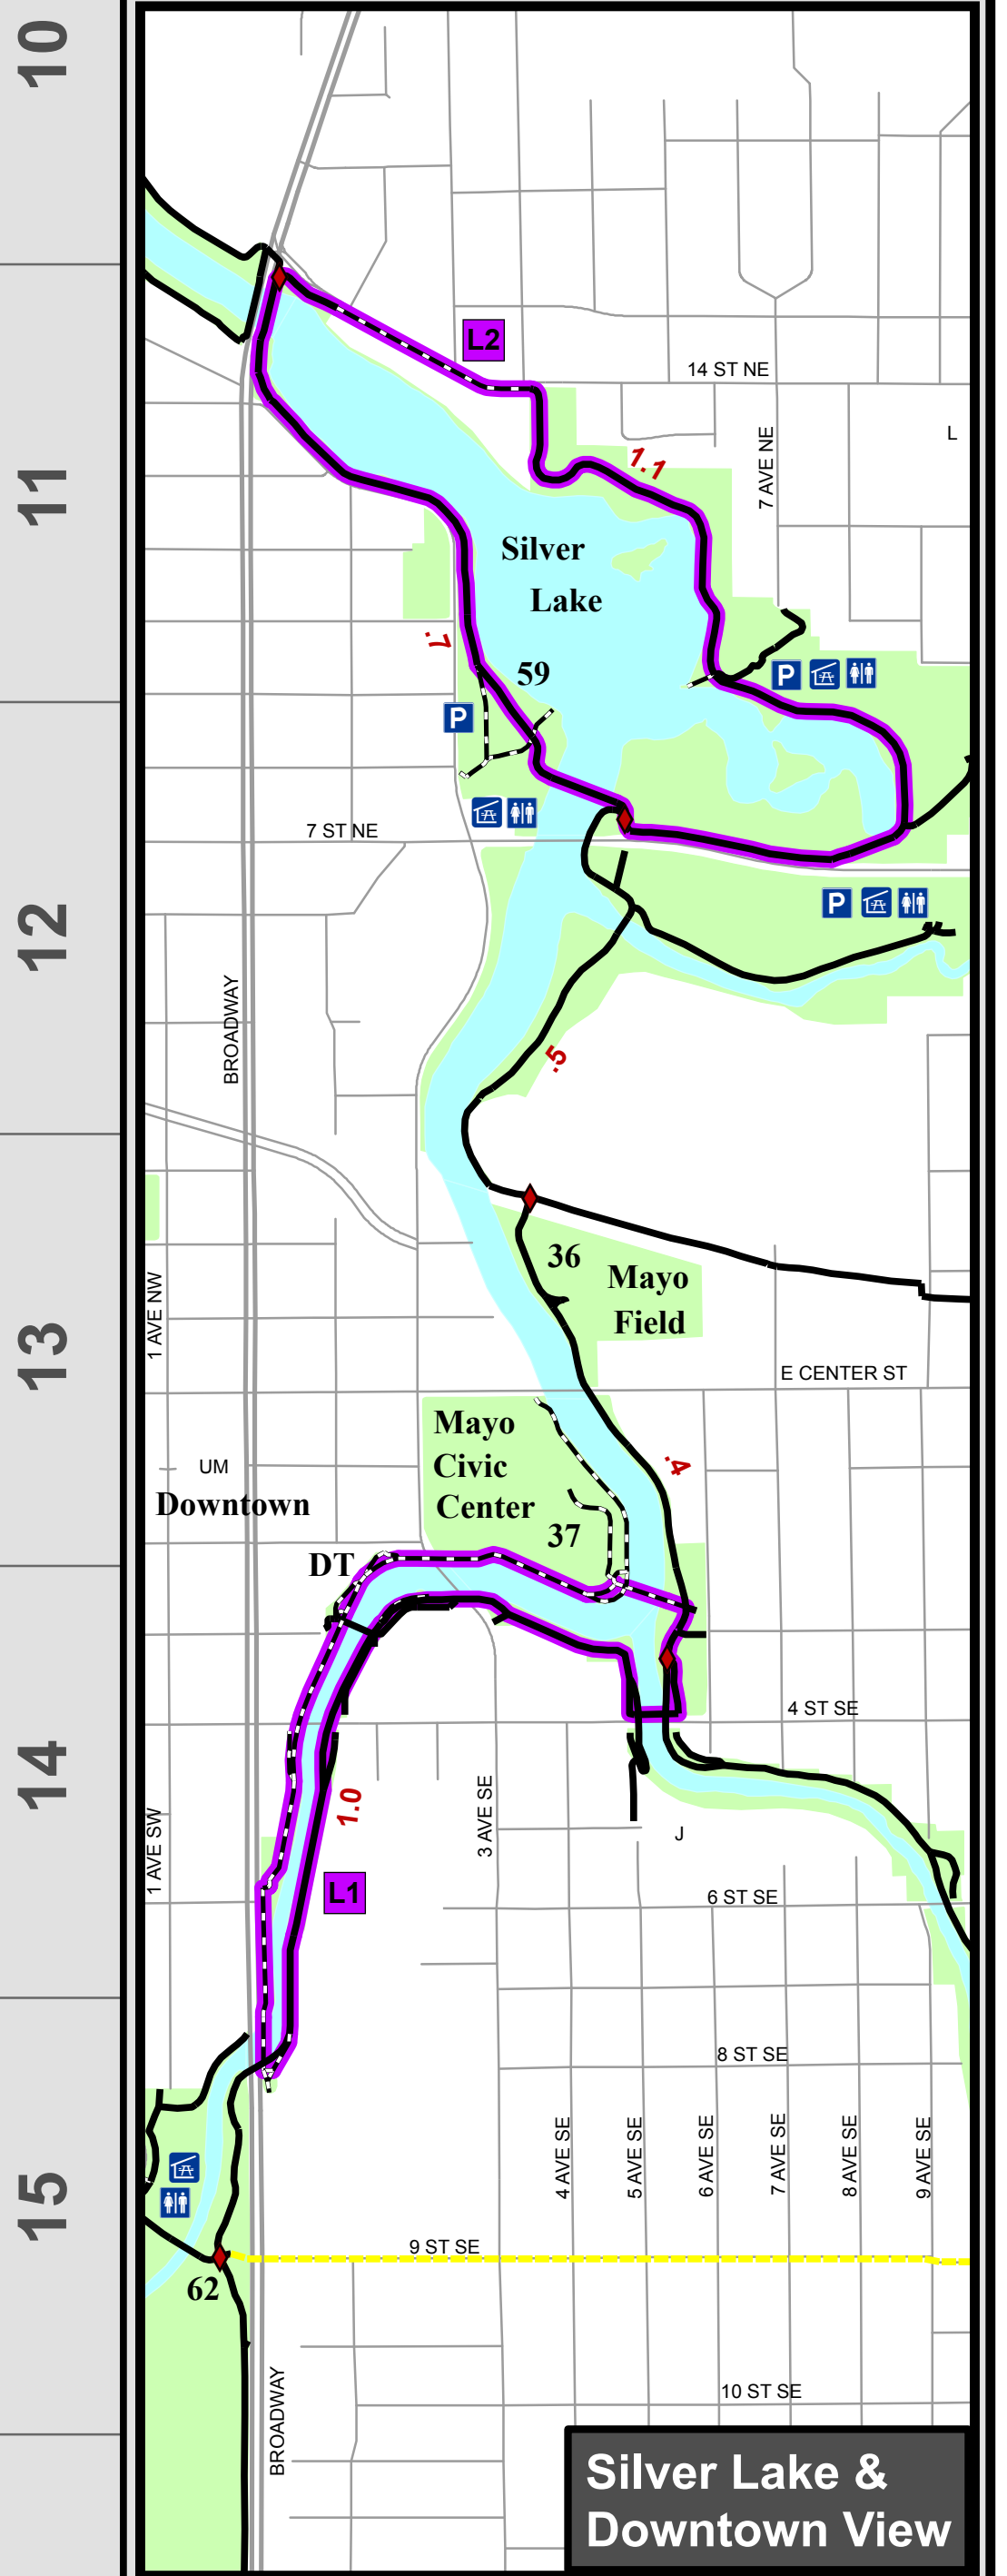

Legend

- Main Trail
- Side trails, sidewalk connections, park drive, or neighborhood sidewalk/street connections
- Street Bike Routes
- Tick marks with distance in miles between.
- Parks - numbers correspond to the listing below.
- UM Schools - letters correspond to listing below. Exceptions: DT (Downtown) & MW (Maywood) are access locations.
- Parking, Picnic Shelters, Restrooms* *restrooms are seasonal

Trail Loops*

- Downtown (1.6 miles)
- Silver Lake (1.8 miles)

There are many more loops to choose from on the Park & Recreation Department Website. Visit www.rochestermn.gov/departments/park to find one near you!

*Trail Loops are only shown in the inset maps of Soldiers Field, Downtown & Silver Lake.
Note: Sometimes a combination of main trails, sidewalks and street routes are used to create a Trail Loop.

Comments or Suggestions regarding the trail system should be submitted to:

Rochester Park & Recreation Dept.
201 4 Street S.E., Room 150
Rochester, MN 55904
(507) 328-2625

--- or ---
Department of Public Works
201 4 Street S.E., Room 108
Rochester, MN 55904
(507) 328-2400

www.RochesterMN.gov

This map and individual detail sheets of more loops can be viewed and downloaded from the Park & Recreation Department website. Go to the above webpage, hover on Departments to display a list, click on Parks & Recreation, and then click on Trails in the left navigation bar.

1. **Major Access Points**
2. The list below shows our major trail access points. (map index)
3. DT Downtown (G8)
   - 37 Mayo Civic Center (H7)
   - 36 Mayo Field (H7)
   - Soldiers Memorial Field (G8)
   - 62 Silver Lake (H7)
   - Slattery (H8)
   - 6 Bear Creek (H9)
   - McCulligan Field (J9)
   - 38 John Withers Sports Complex (F9)
   - MW Maywood (D9)
   - 8 Cascade Lake (E/F7)
   - 33 Kutzky (F/G7)
   - 13 Cooke (G7)
   - 52 Quarry Hill (J7)
   - 24 Foster Arend (G5)
   - 68 Watson Sports Complex (F/G4)
   - Essex (F/G4)
   - 48 White Oaks (D3)
   - 53 Recreation Center (G6)